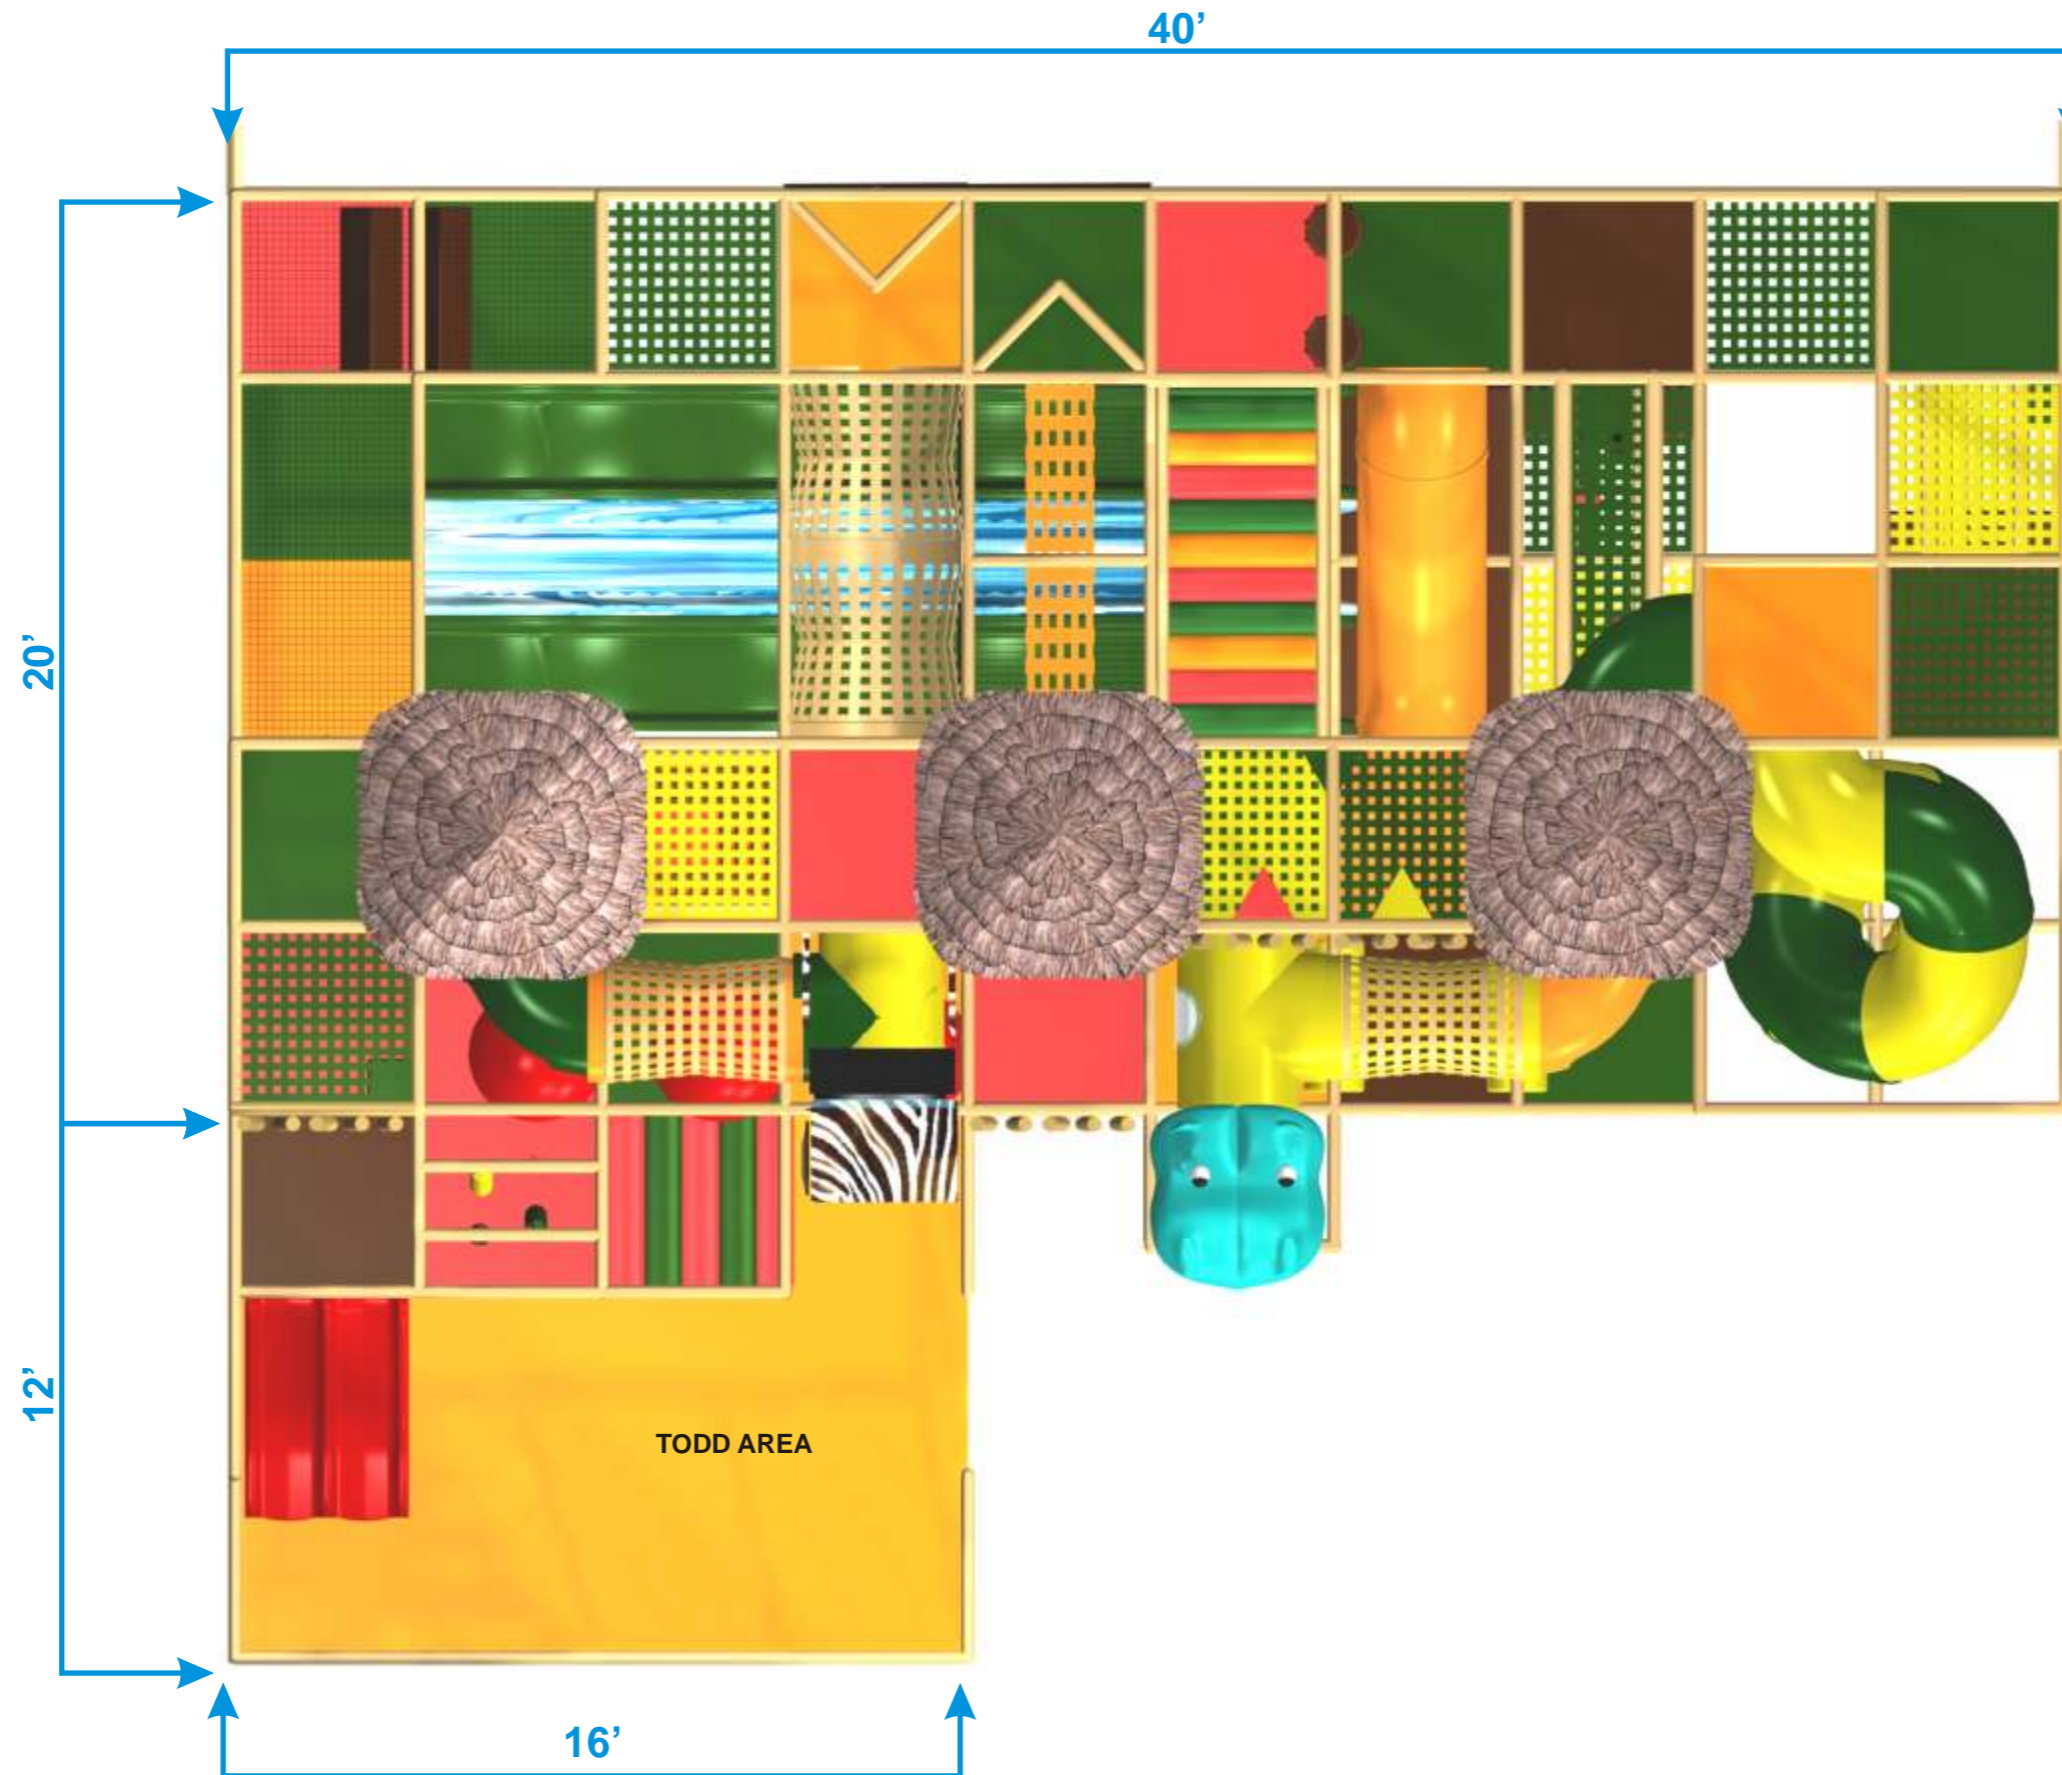

## MAIN AREA

FOOTPRINT (LXW) : MAIN 40' x 20'  
TODD 16' X 12'

STRUCTURE HEIGHT : 18'3"

CONCEPT : JUNGLE

Legend:

1. FLOOR PAD
2. TARZAN CLIMB
3. CUBE STEP
4. WEB ELEVATOR
5. NET MAZE
6. DECK
7. STEP PAD
8. WAVY 3 LANE ASTRA SLIDE
9. CARGO SLANT CLIMB
10. SUPPORT STEEL
11. WEB DECK
12. TRI CLIMB OVER
13. 4 LEVEL SPIRAL TUBE SLIDE
14. LANNDING MAT
15. LAUNCH DECK
16. ANGLED DUCK CHALLENGE
17. CARGO CLIMB THRU
18. SIDE SQUEEZE
19. MOONWALK
20. DECK TUBE SLIDE
21. 28 WEB TUNNEL
22. SHORT 28 WEB BRIDGE
23. 16 in WEB BRIDGE
24. J-CRAWL TUBE W/WIN inc WEB TUNNEL
25. INFLATABLE BALL
26. FOAM FOREST
27. BOAT BUMPERS
28. UPRIGHT WEB
29. NET ZIG
30. 90 CRAWL TUBE W/WIN
31. TRI SQUEEZE MAZE
32. FOLIAGE
33. CARPET
34. 23 PIECE BLOCK SET
35. SOFT TUNNEL CLIMBER
36. SOFT PLAY TRI SHAPE
37. SOFTPLAY MISC SHAPES
38. TWIN PLASTIC SLIDE
39. BAMBOO THEMING
40. HIPPO HEAD LOOK OUT
41. SAFARI CAR
42. THATCH JUNGLE THEME ROOF

Legend:

1. FLOOR PAD
2. TARZAN CLIMB
3. CUBE STEP
4. WEB ELEVATOR
5. NET MAZE
6. DECK
7. STEP PAD
8. WAVY 3 LANE ASTRA SLIDE
9. CARGO SLANT CLIMB
10. SUPPORT STEEL
11. WEB DECK
12. TRI CLIMB OVER
13. 4 LEVEL SPIRAL TUBE SLIDE
14. LANNDING MAT
15. LAUNCH DECK
16. ANGLED DUCK CHALLENGE
17. CARGO CLIMB THRU
18. SIDE SQUEEZE
19. MOONWALK
20. DECK TUBE SLIDE
21. 28 WEB TUNNEL
22. SHORT 28 WEB BRIDGE
23. 16 in WEB BRIDGE
24. J-CRAWL TUBE W/WIN inc WEB TUNNEL
25. INFLATABLE BALL
26. FOAM FOREST
27. BOAT BUMPERS
28. UPRIGHT WEB
29. NET ZIG
30. 90 CRAWL TUBE W/WIN
31. TRI SQUEEZE MAZE
32. FOLIAGE
33. CARPET
34. 23 PIECE BLOCK SET
35. SOFT TUNNEL CLIMBER
36. SOFT PLAY TRI SHAPE
37. SOFTPLAY MISC SHAPES
38. TWIN PLASTIC SLIDE
39. BAMBOO THEMING
40. HIPPO HEAD LOOK OUT
41. SAFARI CAR
42. THATCH JUNGLE THEME ROOF