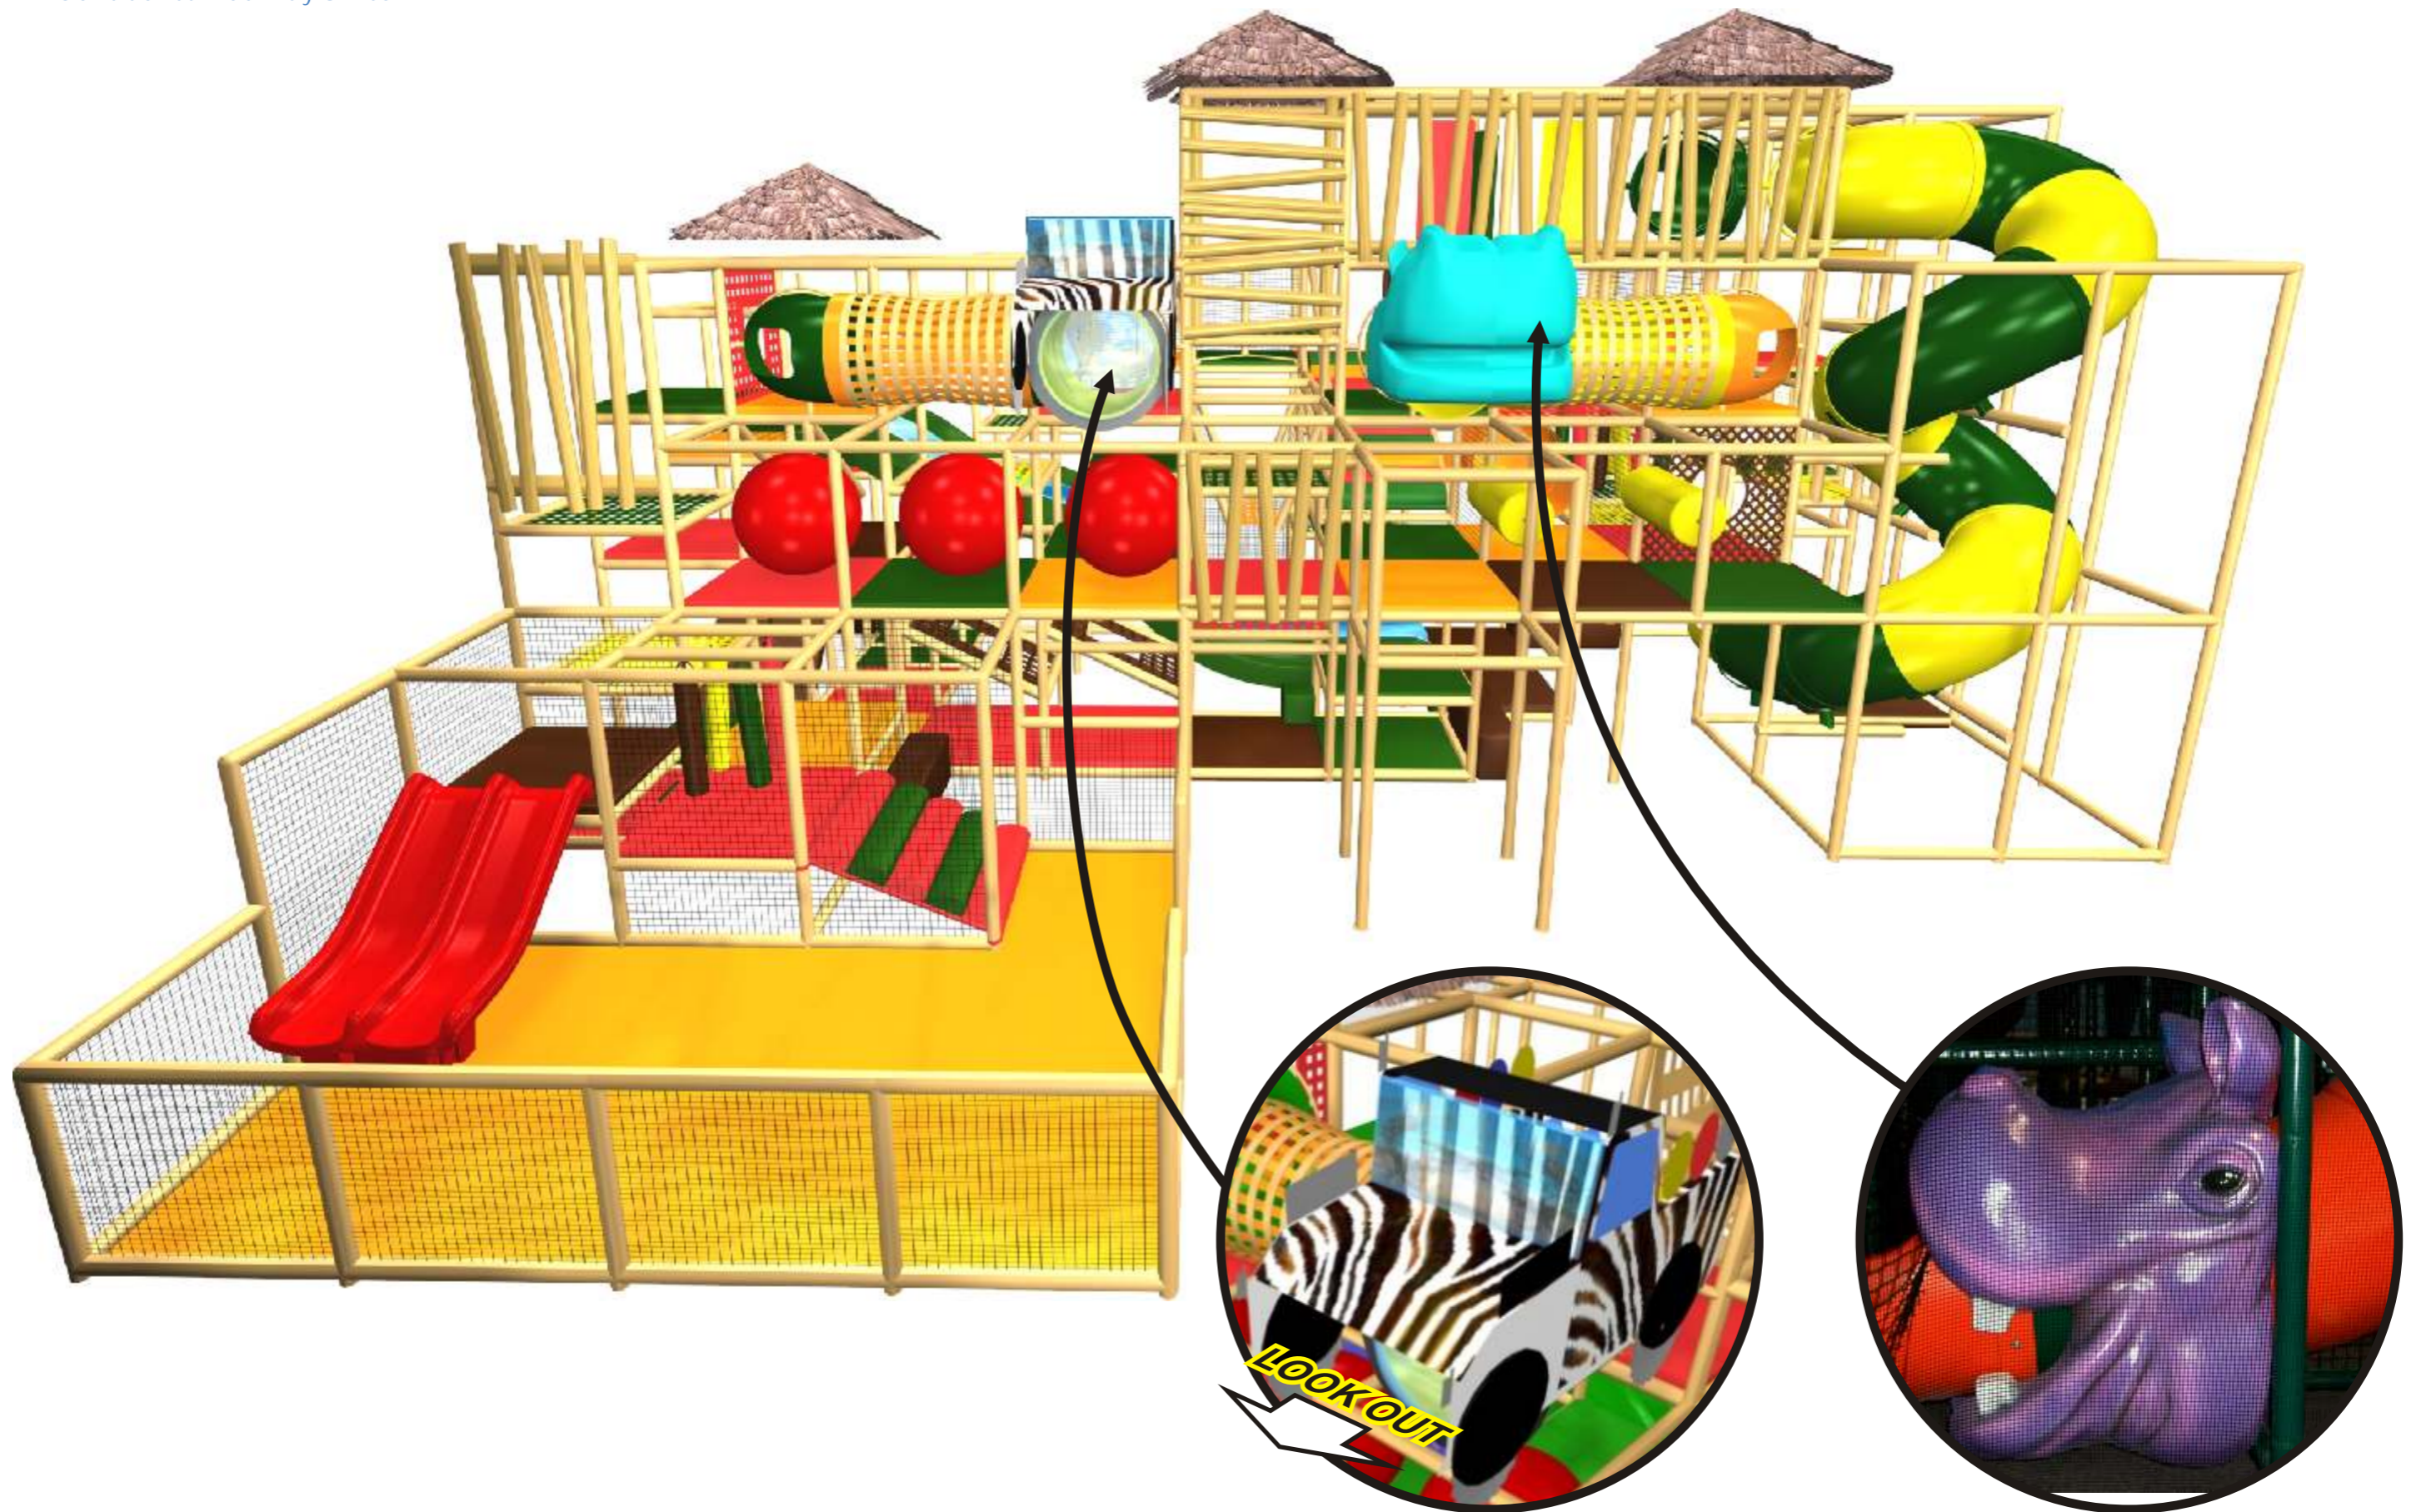

FOOTPRINT (LXW) : MAIN 40' x 20'  
TODD 16' X 12'

STRUCTURE HEIGHT : 18'3"

CONCEPT : JUNGLE

Legend:

1. FLOOR PAD
2. TARZAN CLIMB
3. CUBE STEP
4. WEB ELEVATOR
5. NET MAZE
6. DECK
7. STEP PAD
8. WAVY 3 LANE ASTRA SLIDE
9. CARGO SLANT CLIMB
10. SUPPORT STEEL
11. WEB DECK
12. TRI CLIMB OVER
13. 4 LEVEL SPIRAL TUBE SLIDE
14. LANNDING MAT
15. LAUNCH DECK
16. ANGLED DUCK CHALLENGE
17. CARGO CLIMB THRU
18. SIDE SQUEEZE
19. MOONWALK
20. DECK TUBE SLIDE
21. 28 WEB TUNNEL
22. SHORT 28 WEB BRIDGE
23. 16 in WEB BRIDGE
24. J-CRAWL TUBE W/WIN inc WEB TUNNEL
25. INFLATABLE BALL
26. FOAM FOREST
27. BOAT BUMPERS
28. UPRIGHT WEB
29. NET ZIG
30. 90 CRAWL TUBE W/WIN
31. TRI SQUEEZE MAZE
32. FOLIAGE
33. CARPET
34. 23 PIECE BLOCK SET
35. SOFT TUNNEL CLIMBER
36. SOFT PLAY TRI SHAPE
37. SOFTPLAY MISC SHAPES
38. TWIN PLASTIC SLIDE
39. BAMBOO THEMING
40. HIPPO HEAD LOOK OUT
41. SAFARI CAR
42. THATCH JUNGLE THEME ROOF

Legend:

1. FLOOR PAD
2. TARZAN CLIMB
3. CUBE STEP
4. WEB ELEVATOR
5. NET MAZE
6. DECK
7. STEP PAD
8. WAVY 3 LANE ASTRA SLIDE
9. CARGO SLANT CLIMB
10. SUPPORT STEEL
11. WEB DECK
12. TRI CLIMB OVER
13. 4 LEVEL SPIRAL TUBE SLIDE
14. LANNDING MAT
15. LAUNCH DECK
16. ANGLED DUCK CHALLENGE
17. CARGO CLIMB THRU
18. SIDE SQUEEZE
19. MOONWALK
20. DECK TUBE SLIDE
21. 28 WEB TUNNEL
22. SHORT 28 WEB BRIDGE
23. 16 in WEB BRIDGE
24. J-CRAWL TUBE W/WIN inc WEB TUNNEL
25. INFLATABLE BALL
26. FOAM FOREST
27. BOAT BUMPERS
28. UPRIGHT WEB
29. NET ZIG
30. 90 CRAWL TUBE W/WIN
31. TRI SQUEEZE MAZE
32. FOLIAGE
33. CARPET
34. 23 PIECE BLOCK SET
35. SOFT TUNNEL CLIMBER
36. SOFT PLAY TRI SHAPE
37. SOFTPLAY MISC SHAPES
38. TWIN PLASTIC SLIDE
39. BAMBOO THEMING
40. HIPPO HEAD LOOK OUT
41. SAFARI CAR
42. THATCH JUNGLE THEME ROOF