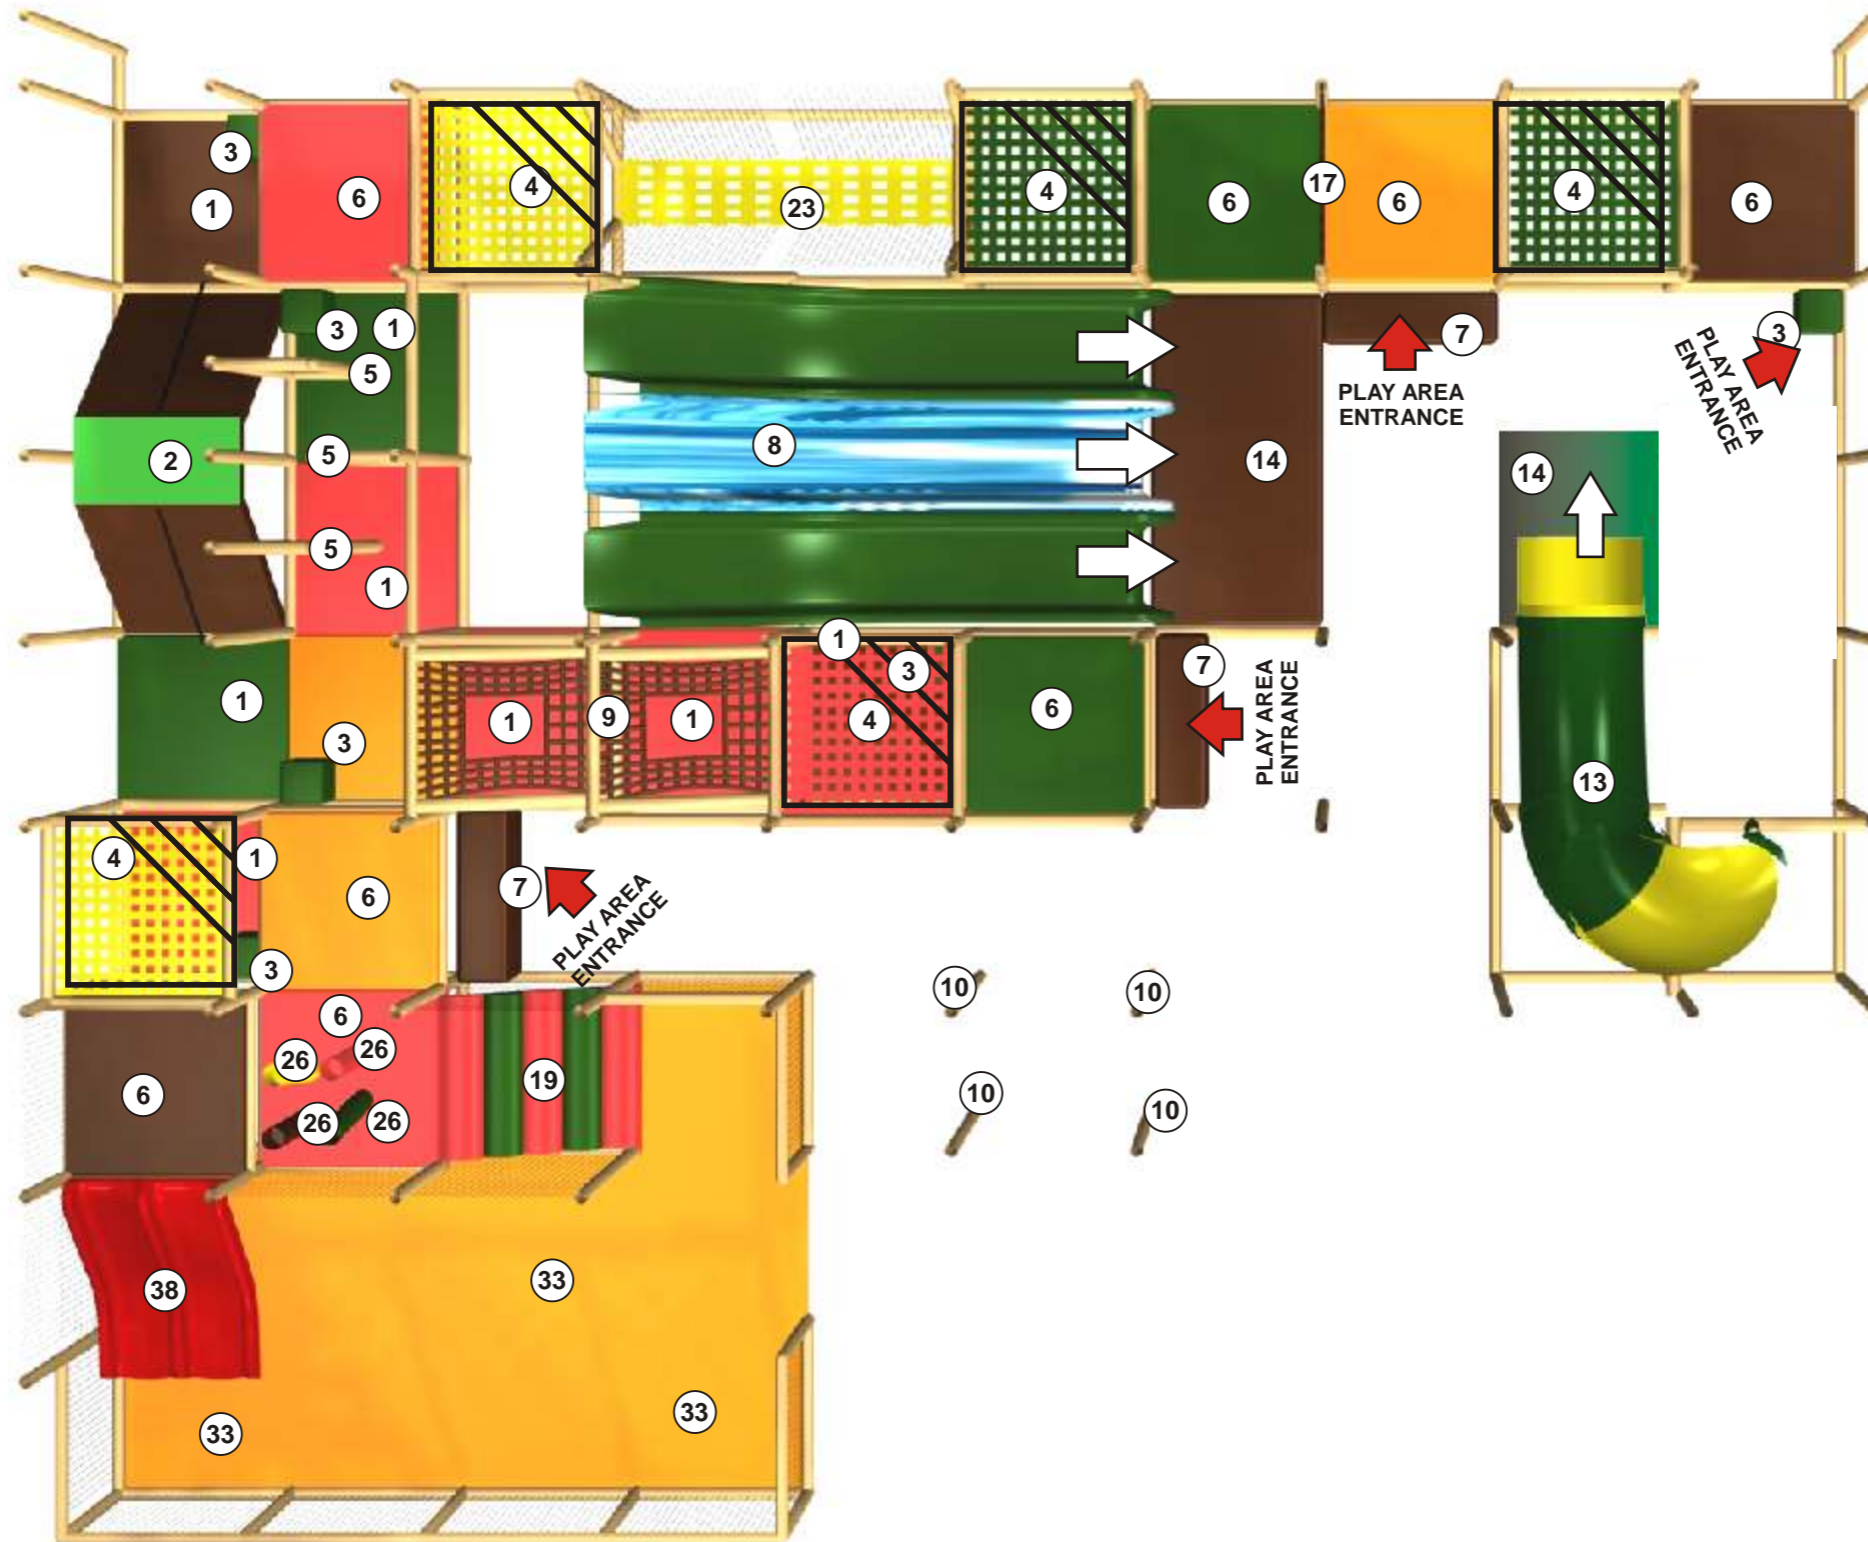

## MAIN AREA

FOOTPRINT (LXW) : MAIN 40' x 20'  
TODD 16' X 12'

STRUCTURE HEIGHT : 18'3"

CONCEPT : JUNGLE

Legend:

1. FLOOR PAD
2. TARZAN CLIMB
3. CUBE STEP
4. WEB ELEVATOR
5. NET MAZE
6. DECK
7. STEP PAD
8. WAVY 3 LANE ASTRA SLIDE
9. CARGO SLANT CLIMB
10. SUPPORT STEEL
11. WEB DECK
12. TRI CLIMB OVER
13. 4 LEVEL SPIRAL TUBE SLIDE
14. LANNDING MAT
15. LAUNCH DECK
16. ANGLED DUCK CHALLENGE
17. CARGO CLIMB THRU
18. SIDE SQUEEZE
19. MOONWALK
20. DECK TUBE SLIDE
21. 28 WEB TUNNEL
22. SHORT 28 WEB BRIDGE
23. 16 in WEB BRIDGE
24. J-CRAWL TUBE W/WIN inc WEB TUNNEL
25. INFLATABLE BALL
26. FOAM FOREST
27. BOAT BUMPERS
28. UPRIGHT WEB
29. NET ZIG
30. 90 CRAWL TUBE W/WIN
31. TRI SQUEEZE MAZE
32. FOLIAGE
33. CARPET
34. 23 PIECE BLOCK SET
35. SOFT TUNNEL CLIMBER
36. SOFT PLAY TRI SHAPE
37. SOFTPLAY MISC SHAPES
38. TWIN PLASTIC SLIDE
39. BAMBOO THEMING
40. HIPPO HEAD LOOK OUT
41. SAFARI CAR
42. THATCH JUNGLE THEME ROOF

Legend:

1. FLOOR PAD
2. TARZAN CLIMB
3. CUBE STEP
4. WEB ELEVATOR
5. NET MAZE
6. DECK
7. STEP PAD
8. WAVY 3 LANE ASTRA SLIDE
9. CARGO SLANT CLIMB
10. SUPPORT STEEL
11. WEB DECK
12. TRI CLIMB OVER
13. 4 LEVEL SPIRAL TUBE SLIDE
14. LANNDING MAT
15. LAUNCH DECK
16. ANGLED DUCK CHALLENGE
17. CARGO CLIMB THRU
18. SIDE SQUEEZE
19. MOONWALK
20. DECK TUBE SLIDE
21. 28 WEB TUNNEL
22. SHORT 28 WEB BRIDGE
23. 16 in WEB BRIDGE
24. J-CRAWL TUBE W/WIN inc WEB TUNNEL
25. INFLATABLE BALL
26. FOAM FOREST
27. BOAT BUMPERS
28. UPRIGHT WEB
29. NET ZIG
30. 90 CRAWL TUBE W/WIN
31. TRI SQUEEZE MAZE
32. FOLIAGE
33. CARPET
34. 23 PIECE BLOCK SET
35. SOFT TUNNEL CLIMBER
36. SOFT PLAY TRI SHAPE
37. SOFTPLAY MISC SHAPES
38. TWIN PLASTIC SLIDE
39. BAMBOO THEMING
40. HIPPO HEAD LOOK OUT
41. SAFARI CAR
42. THATCH JUNGLE THEME ROOF