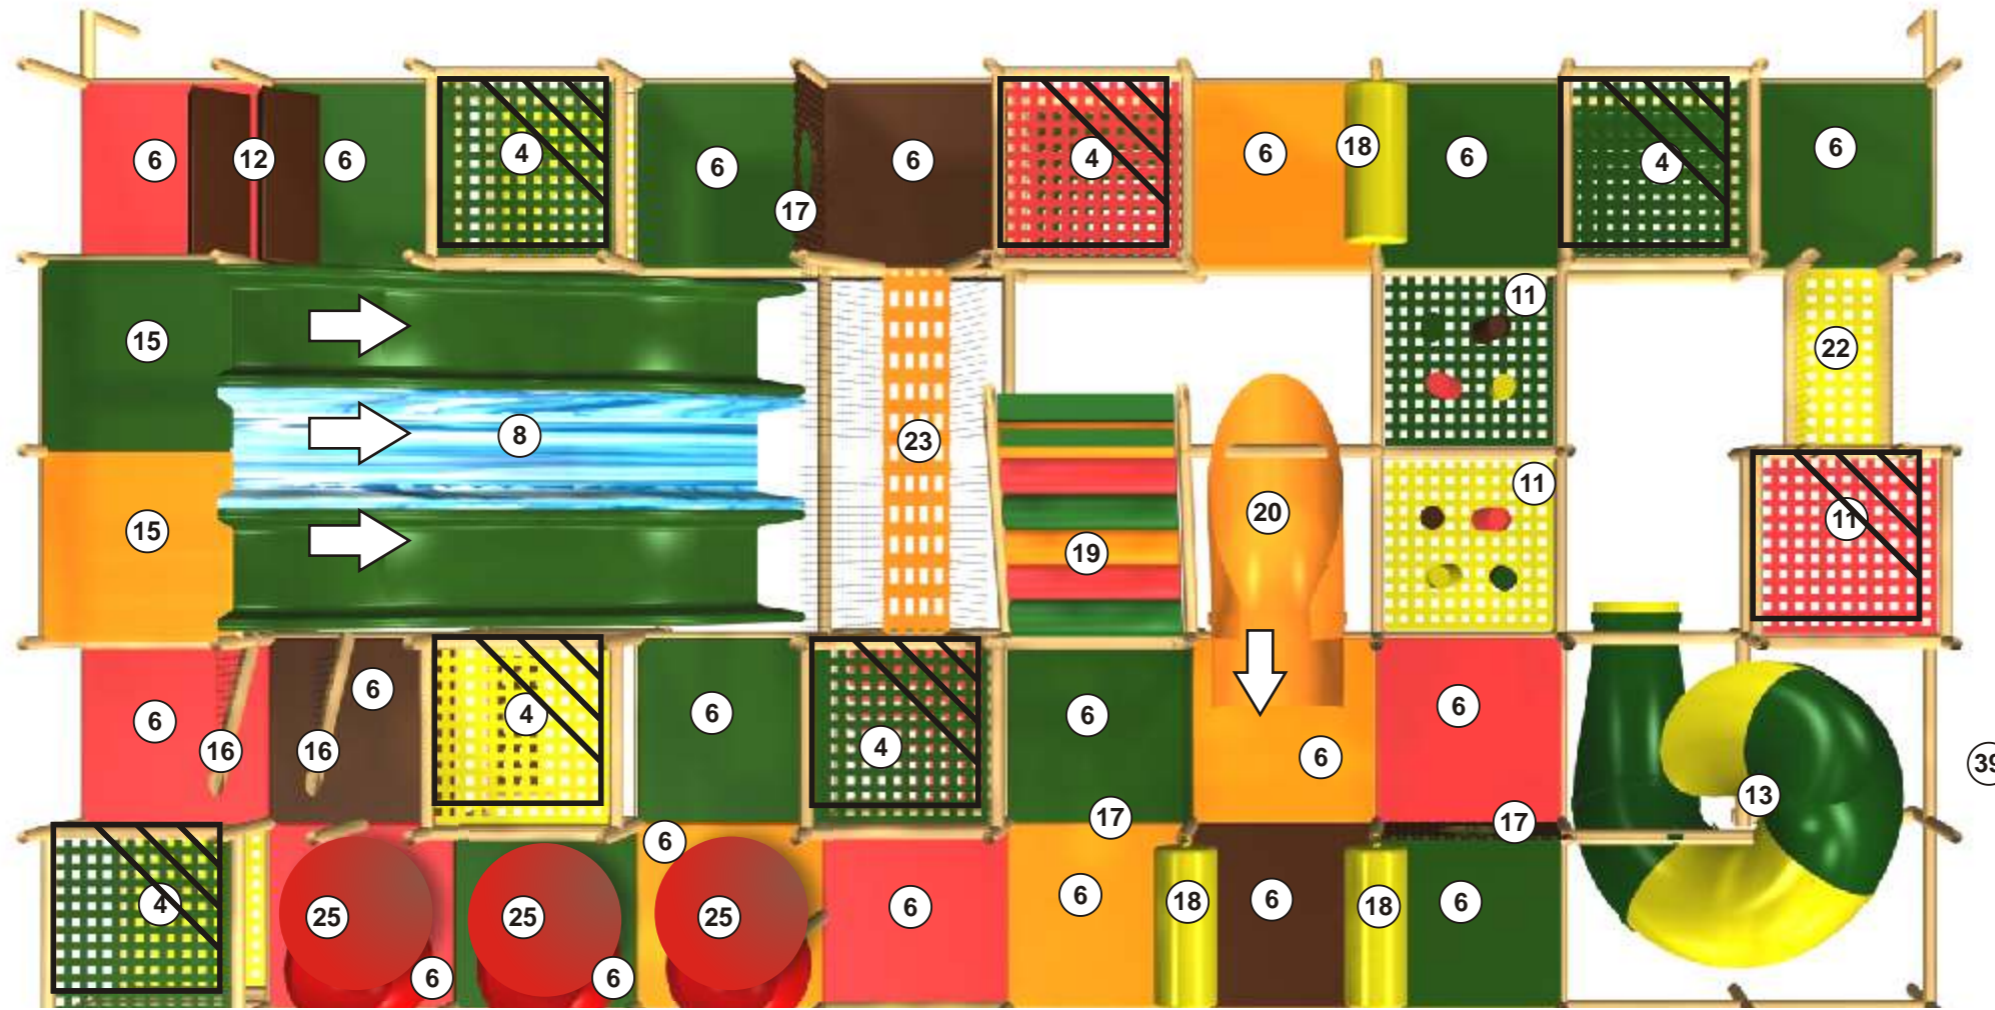

FOOTPRINT (LXW) : MAIN 40' x 20'  
TODD 16' X 12'

STRUCTURE HEIGHT : 18'3"

CONCEPT : JUNGLE

Legend:

1. FLOOR PAD
2. TARZAN CLIMB
3. CUBE STEP
4. WEB ELEVATOR
5. NET MAZE
6. DECK
7. STEP PAD
8. WAVY 3 LANE ASTRA SLIDE
9. CARGO SLANT CLIMB
10. SUPPORT STEEL
11. WEB DECK
12. TRI CLIMB OVER
13. 4 LEVEL SPIRAL TUBE SLIDE
14. LANNDING MAT
15. LAUNCH DECK
16. ANGLED DUCK CHALLENGE
17. CARGO CLIMB THRU
18. SIDE SQUEEZE
19. MOONWALK
20. DECK TUBE SLIDE
21. 28 WEB TUNNEL
22. SHORT 28 WEB BRIDGE
23. 16 in WEB BRIDGE
24. J-CRAWL TUBE W/WIN inc WEB TUNNEL
25. INFLATABLE BALL
26. FOAM FOREST
27. BOAT BUMPERS
28. UPRIGHT WEB
29. NET ZIG
30. 90 CRAWL TUBE W/WIN
31. TRI SQUEEZE MAZE
32. FOLIAGE
33. CARPET
34. 23 PIECE BLOCK SET
35. SOFT TUNNEL CLIMBER
36. SOFT PLAY TRI SHAPE
37. SOFTPLAY MISC SHAPES
38. TWIN PLASTIC SLIDE
39. BAMBOO THEMING
40. HIPPO HEAD LOOK OUT
41. SAFARI CAR
42. THATCH JUNGLE THEME ROOF

Legend:

1. FLOOR PAD
2. TARZAN CLIMB
3. CUBE STEP
4. WEB ELEVATOR
5. NET MAZE
6. DECK
7. STEP PAD
8. WAVY 3 LANE ASTRA SLIDE
9. CARGO SLANT CLIMB
10. SUPPORT STEEL
11. WEB DECK
12. TRI CLIMB OVER
13. 4 LEVEL SPIRAL TUBE SLIDE
14. LANNDING MAT
15. LAUNCH DECK
16. ANGLED DUCK CHALLENGE
17. CARGO CLIMB THRU
18. SIDE SQUEEZE
19. MOONWALK
20. DECK TUBE SLIDE
21. 28 WEB TUNNEL
22. SHORT 28 WEB BRIDGE
23. 16 in WEB BRIDGE
24. J-CRAWL TUBE W/WIN inc WEB TUNNEL
25. INFLATABLE BALL
26. FOAM FOREST
27. BOAT BUMPERS
28. UPRIGHT WEB
29. NET ZIG
30. 90 CRAWL TUBE W/WIN
31. TRI SQUEEZE MAZE
32. FOLIAGE
33. CARPET
34. 23 PIECE BLOCK SET
35. SOFT TUNNEL CLIMBER
36. SOFT PLAY TRI SHAPE
37. SOFTPLAY MISC SHAPES
38. TWIN PLASTIC SLIDE
39. BAMBOO THEMING
40. HIPPO HEAD LOOK OUT
41. SAFARI CAR
42. THATCH JUNGLE THEME ROOF