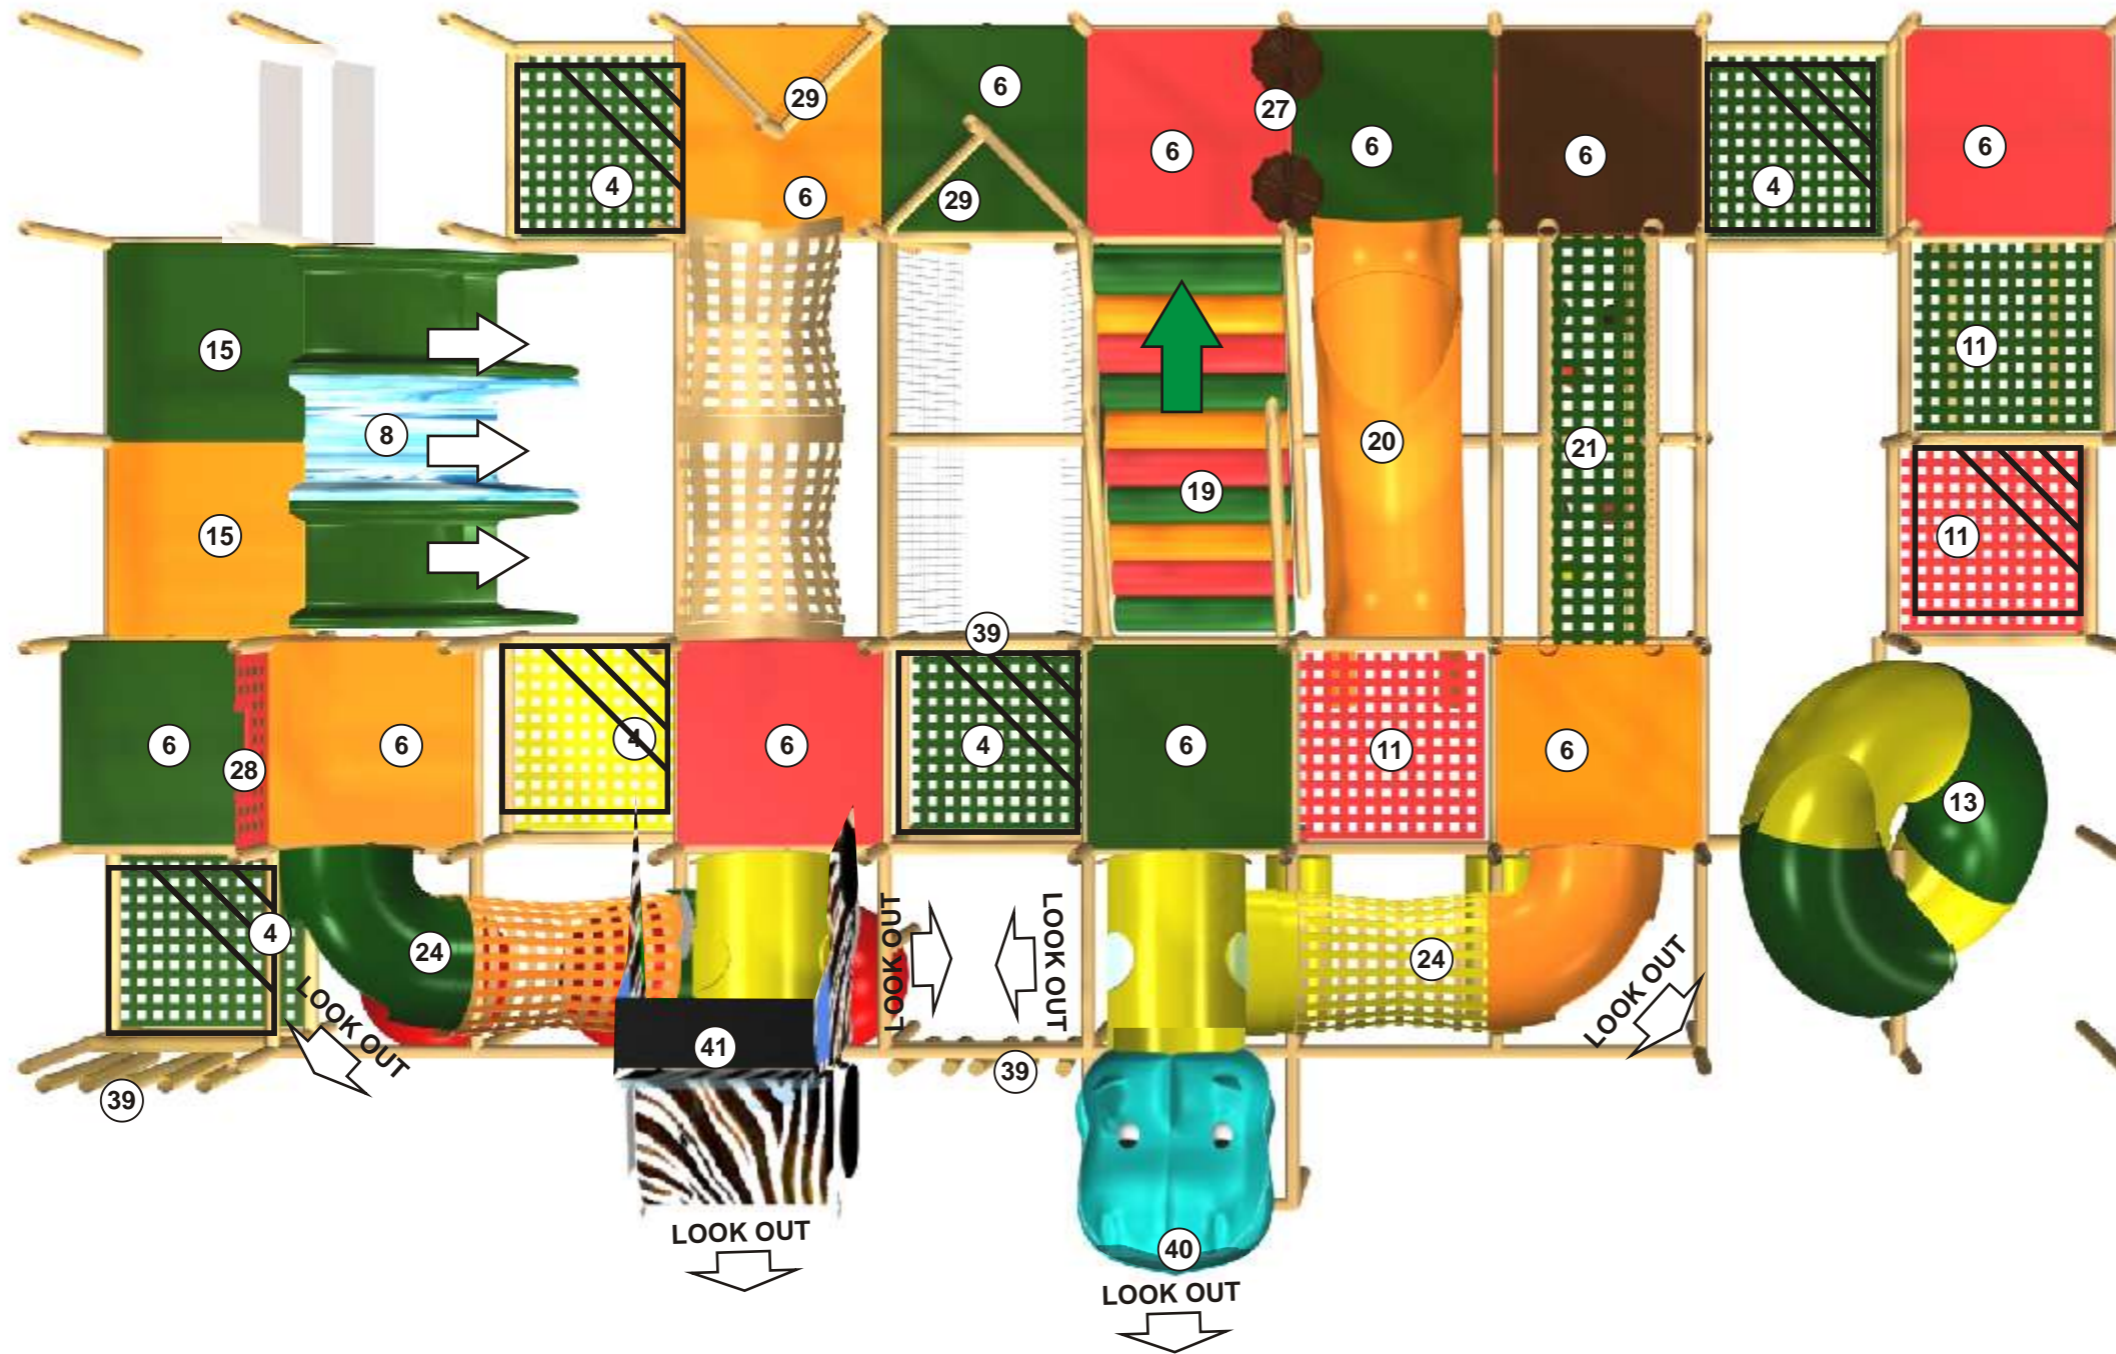

Legend:

1. FLOOR PAD
2. TARZAN CLIMB
3. CUBE STEP
4. WEB ELEVATOR
5. NET MAZE
6. DECK
7. STEP PAD
8. WAVY 3 LANE ASTRA SLIDE
9. CARGO SLANT CLIMB
10. SUPPORT STEEL
11. WEB DECK
12. TRI CLIMB OVER
13. 4 LEVEL SPIRAL TUBE SLIDE
14. LANNDING MAT
15. LAUNCH DECK
16. ANGLED DUCK CHALLENGE
17. CARGO CLIMB THRU
18. SIDE SQUEEZE
19. MOONWALK
20. DECK TUBE SLIDE
21. 28 WEB TUNNEL
22. SHORT 28 WEB BRIDGE
23. 16 in WEB BRIDGE
24. J-CRAWL TUBE W/WIN inc WEB TUNNEL
25. INFLATABLE BALL
26. FOAM FOREST
27. BOAT BUMPERS
28. UPRIGHT WEB
29. NET ZIG
30. 90 CRAWL TUBE W/WIN
31. TRI SQUEEZE MAZE
32. FOLIAGE
33. CARPET
34. 23 PIECE BLOCK SET
35. SOFT TUNNEL CLIMBER
36. SOFT PLAY TRI SHAPE
37. SOFTPLAY MISC SHAPES
38. TWIN PLASTIC SLIDE
39. BAMBOO THEMING
40. HIPPO HEAD LOOK OUT
41. SAFARI CAR
42. THATCH JUNGLE THEME ROOF