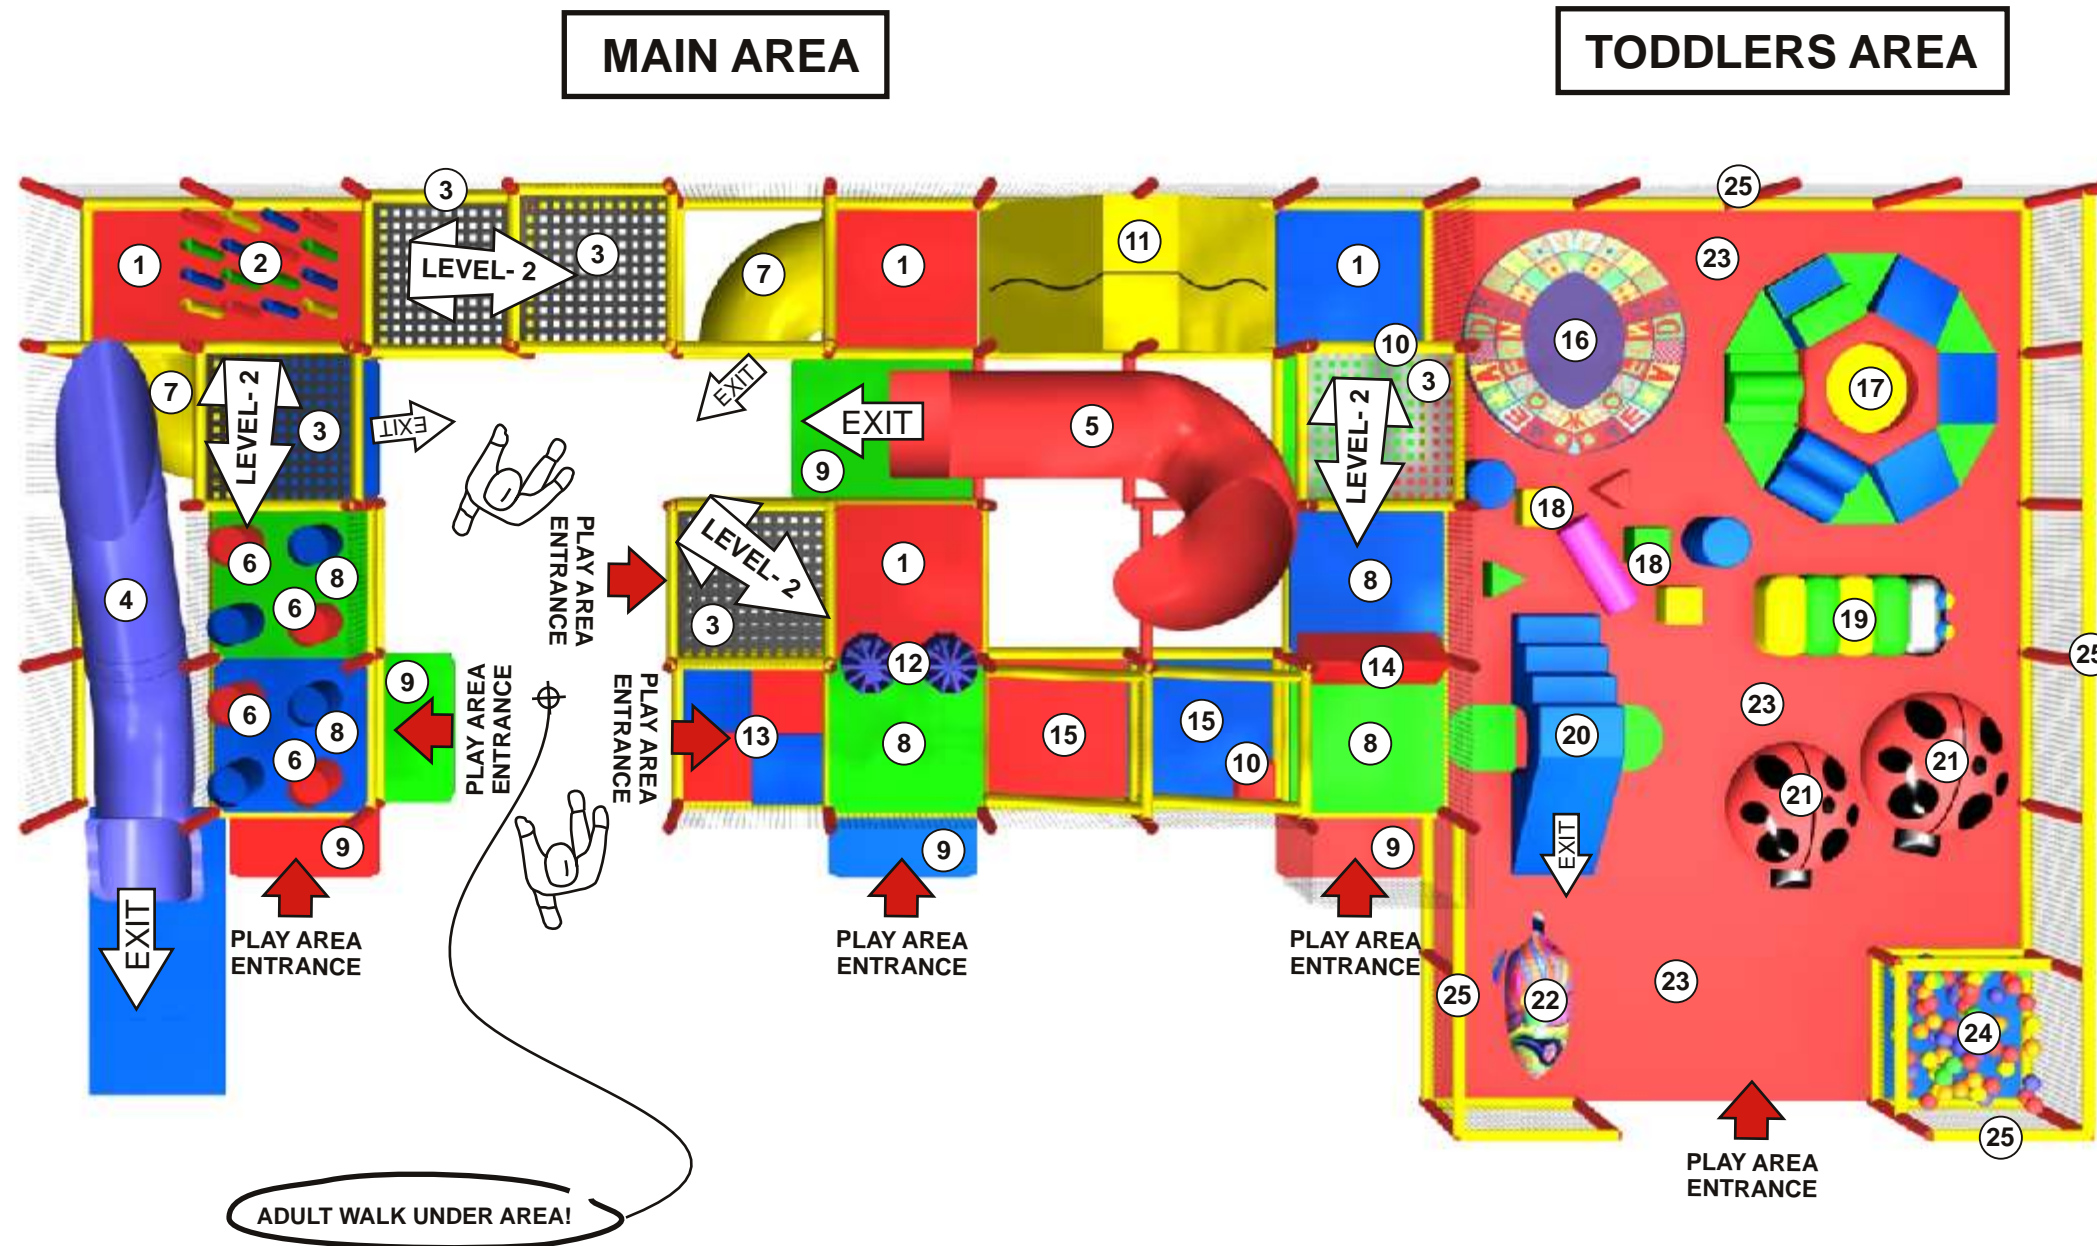

FOOTPRINT (LXW) : 52' x 24'

STRUCTURE HEIGHT : 14'3"

CONCEPT : FUN THEME

**PARENT WALK
UNDER AREA**

FRONT VIEW

BACK VIEW

Legend:

1. FLOOR PAD
2. FOAM FOREST
3. WEB ELEVATOR
4. SPEED SLIDE
5. 3 LEV SPIRAL SLIDE
6. FOAM BASH
7. 90 deg ELBOW CRAWL
8. DECK PAD
9. ENTRANCE PAD
10. STEP UP PAD
11. TARZAN CLIMB OVER
12. BOAT BUMPER SQUEEZE
13. PAD HOP
14. TRIANGLE CRAWL OVER
15. CARGO SLANT CRAWL
16. AROUND THE BLOCK RUG
17. BABY NUTS AND BOLTS CLIMBER
18. 23 PIECE BLOCK SET
19. MOMMA CATERPILLAR
20. SOFT TUNNEL CLIMBER
21. MOMMA LADY BUG
22. CUDDLE FISH
23. 1" DYNAFLEX SURFACING
24. MINI BALL POOL
25. FENCING
26. WEB DECK
27. CLUB HOUSE W/DOMES
28. WEB BRIDGE
29. BIG BALL SQUEEZE
30. SLIDE ENTRY PANEL
31. BUMPER CLIMB
32. 90 deg CRAWL W/ WINDOWS
33. DOUBLE NET ZIG THRU
34. U- TUBE STRAIGHT

Legend:

1. FLOOR PAD
2. FOAM FOREST
3. WEB ELEVATOR
4. SPEED SLIDE
5. 3 LEV SPIRAL SLIDE
6. FOAM BASH
7. 90 deg ELBOW CRAWL
8. DECK PAD
9. ENTRANCE PAD
10. STEP UP PAD
11. TARZAN CLIMB OVER
12. BOAT BUMPER SQUEEZE
13. PAD HOP
14. TRIANGLE CRAWL OVER
15. CARGO SLANT CRAWL
16. AROUND THE BLOCK RUG
17. BABY NUTS AND BOLTS CLIMBER
18. 23 PIECE BLOCK SET
19. MOMMA CATERPILLAR
20. SOFT TUNNEL CLIMBER
21. MOMMA LADY BUG
22. CUDDLE FISH
23. 1" DYNAFLEX SURFACING
24. MINI BALL POOL
25. FENCING
26. WEB DECK
27. CLUB HOUSE W/DOMES
28. WEB BRIDGE
29. BIG BALL SQUEEZE
30. SLIDE ENTRY PANEL
31. BUMPER CLIMB
32. 90 deg CRAWL W/ WINDOWS
33. DOUBLE NET ZIG THRU
34. U- TUBE STRAIGHT