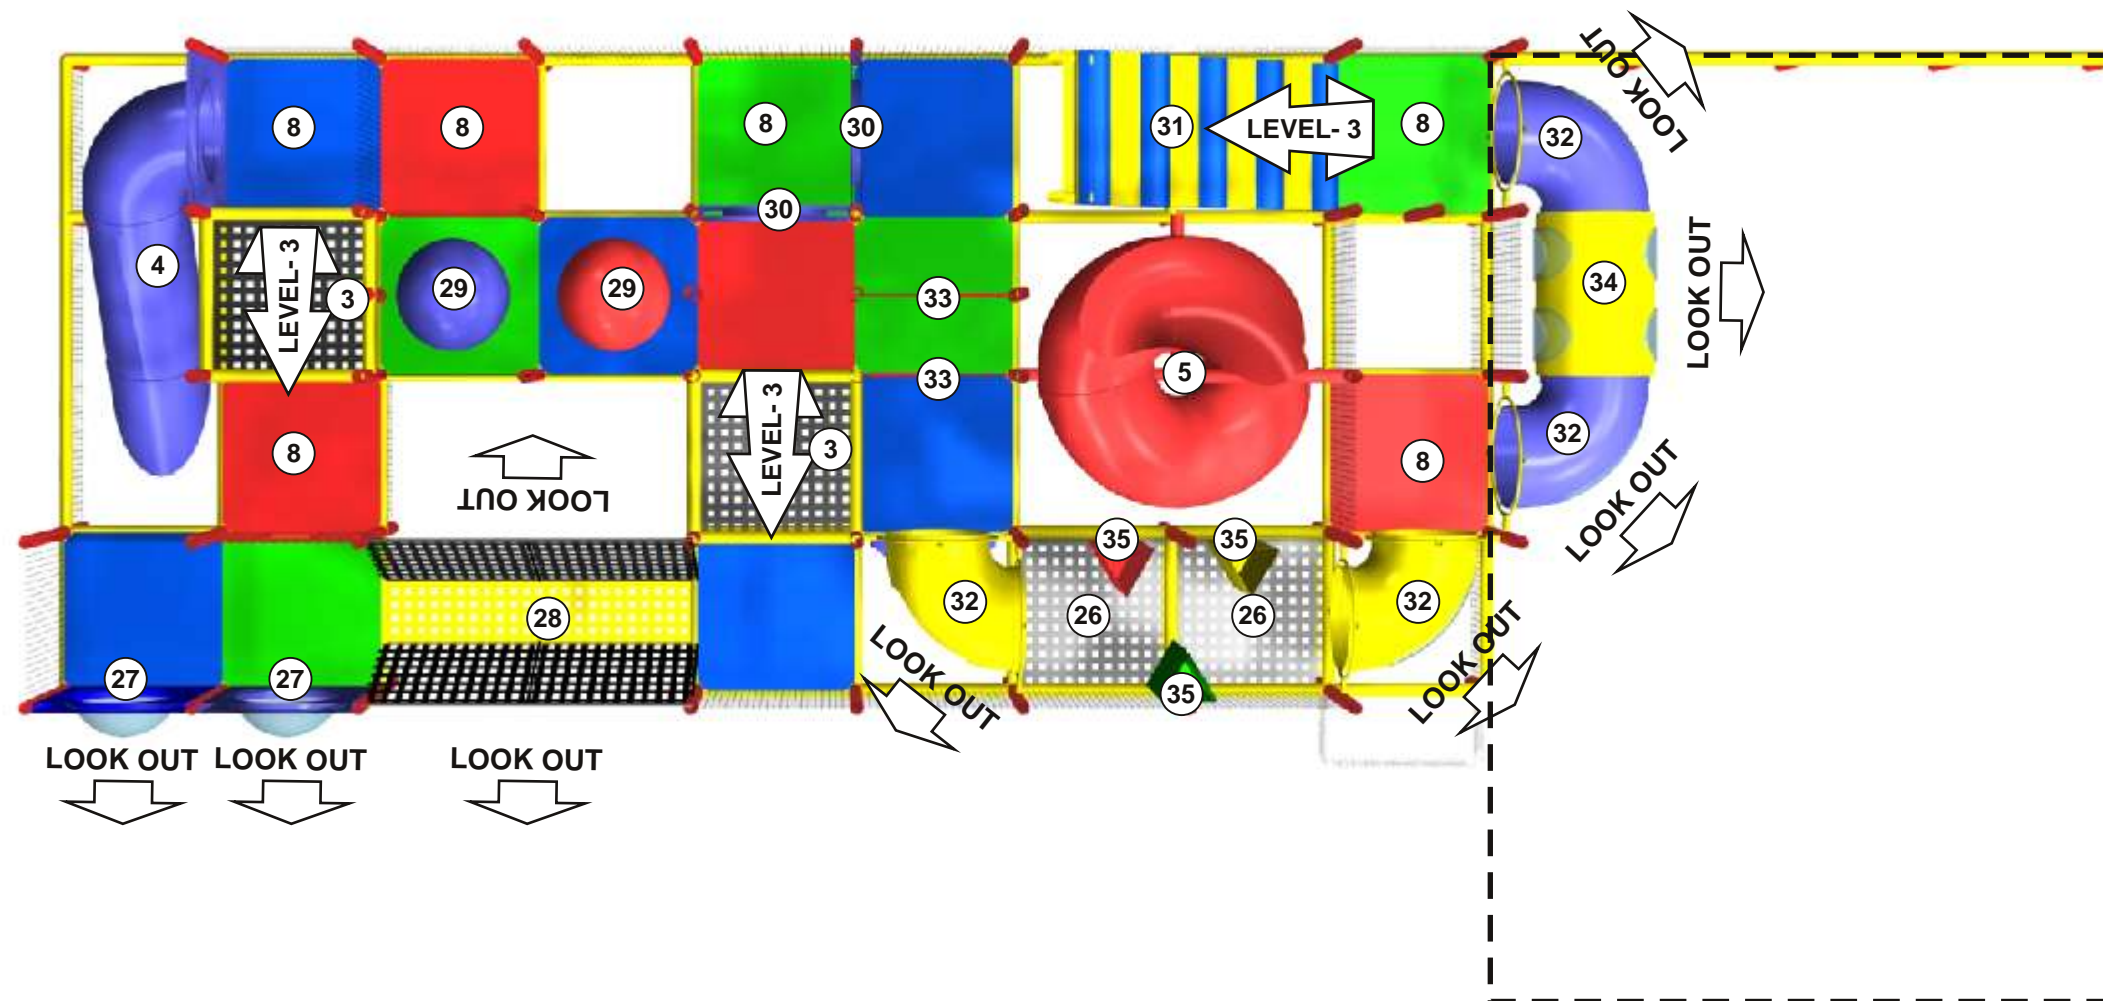

Legend:

1. FLOOR PAD
2. FOAM FOREST
3. WEB ELEVATOR
4. SPEED SLIDE
5. 3 LEV SPIRAL SLIDE
6. FOAM BASH
7. 90 deg ELBOW CRAWL
8. DECK PAD
9. ENTRANCE PAD
10. STEP UP PAD
11. TARZAN CLIMB OVER
12. BOAT BUMPER SQUEEZE
13. PAD HOP
14. TRIANGLE CRAWL OVER
15. CARGO SLANT CRAWL
16. AROUND THE BLOCK RUG
17. BABY NUTS AND BOLTS CLIMBER
18. 23 PIECE BLOCK SET
19. MOMMA CATERPILLAR
20. SOFT TUNNEL CLIMBER
21. MOMMA LADY BUG
22. CUDDLE FISH
23. 1" DYNAFLEX SURFACING
24. MINI BALL POOL
25. FENCING
26. WEB DECK
27. CLUB HOUSE W/DOMES
28. WEB BRIDGE
29. BIG BALL SQUEEZE
30. SLIDE ENTRY PANEL
31. BUMPER CLIMB
32. 90 deg CRAWL W/ WINDOWS
33. DOUBLE NET ZIG THRU
34. U- TUBE STRAIGHT

MAIN AREA