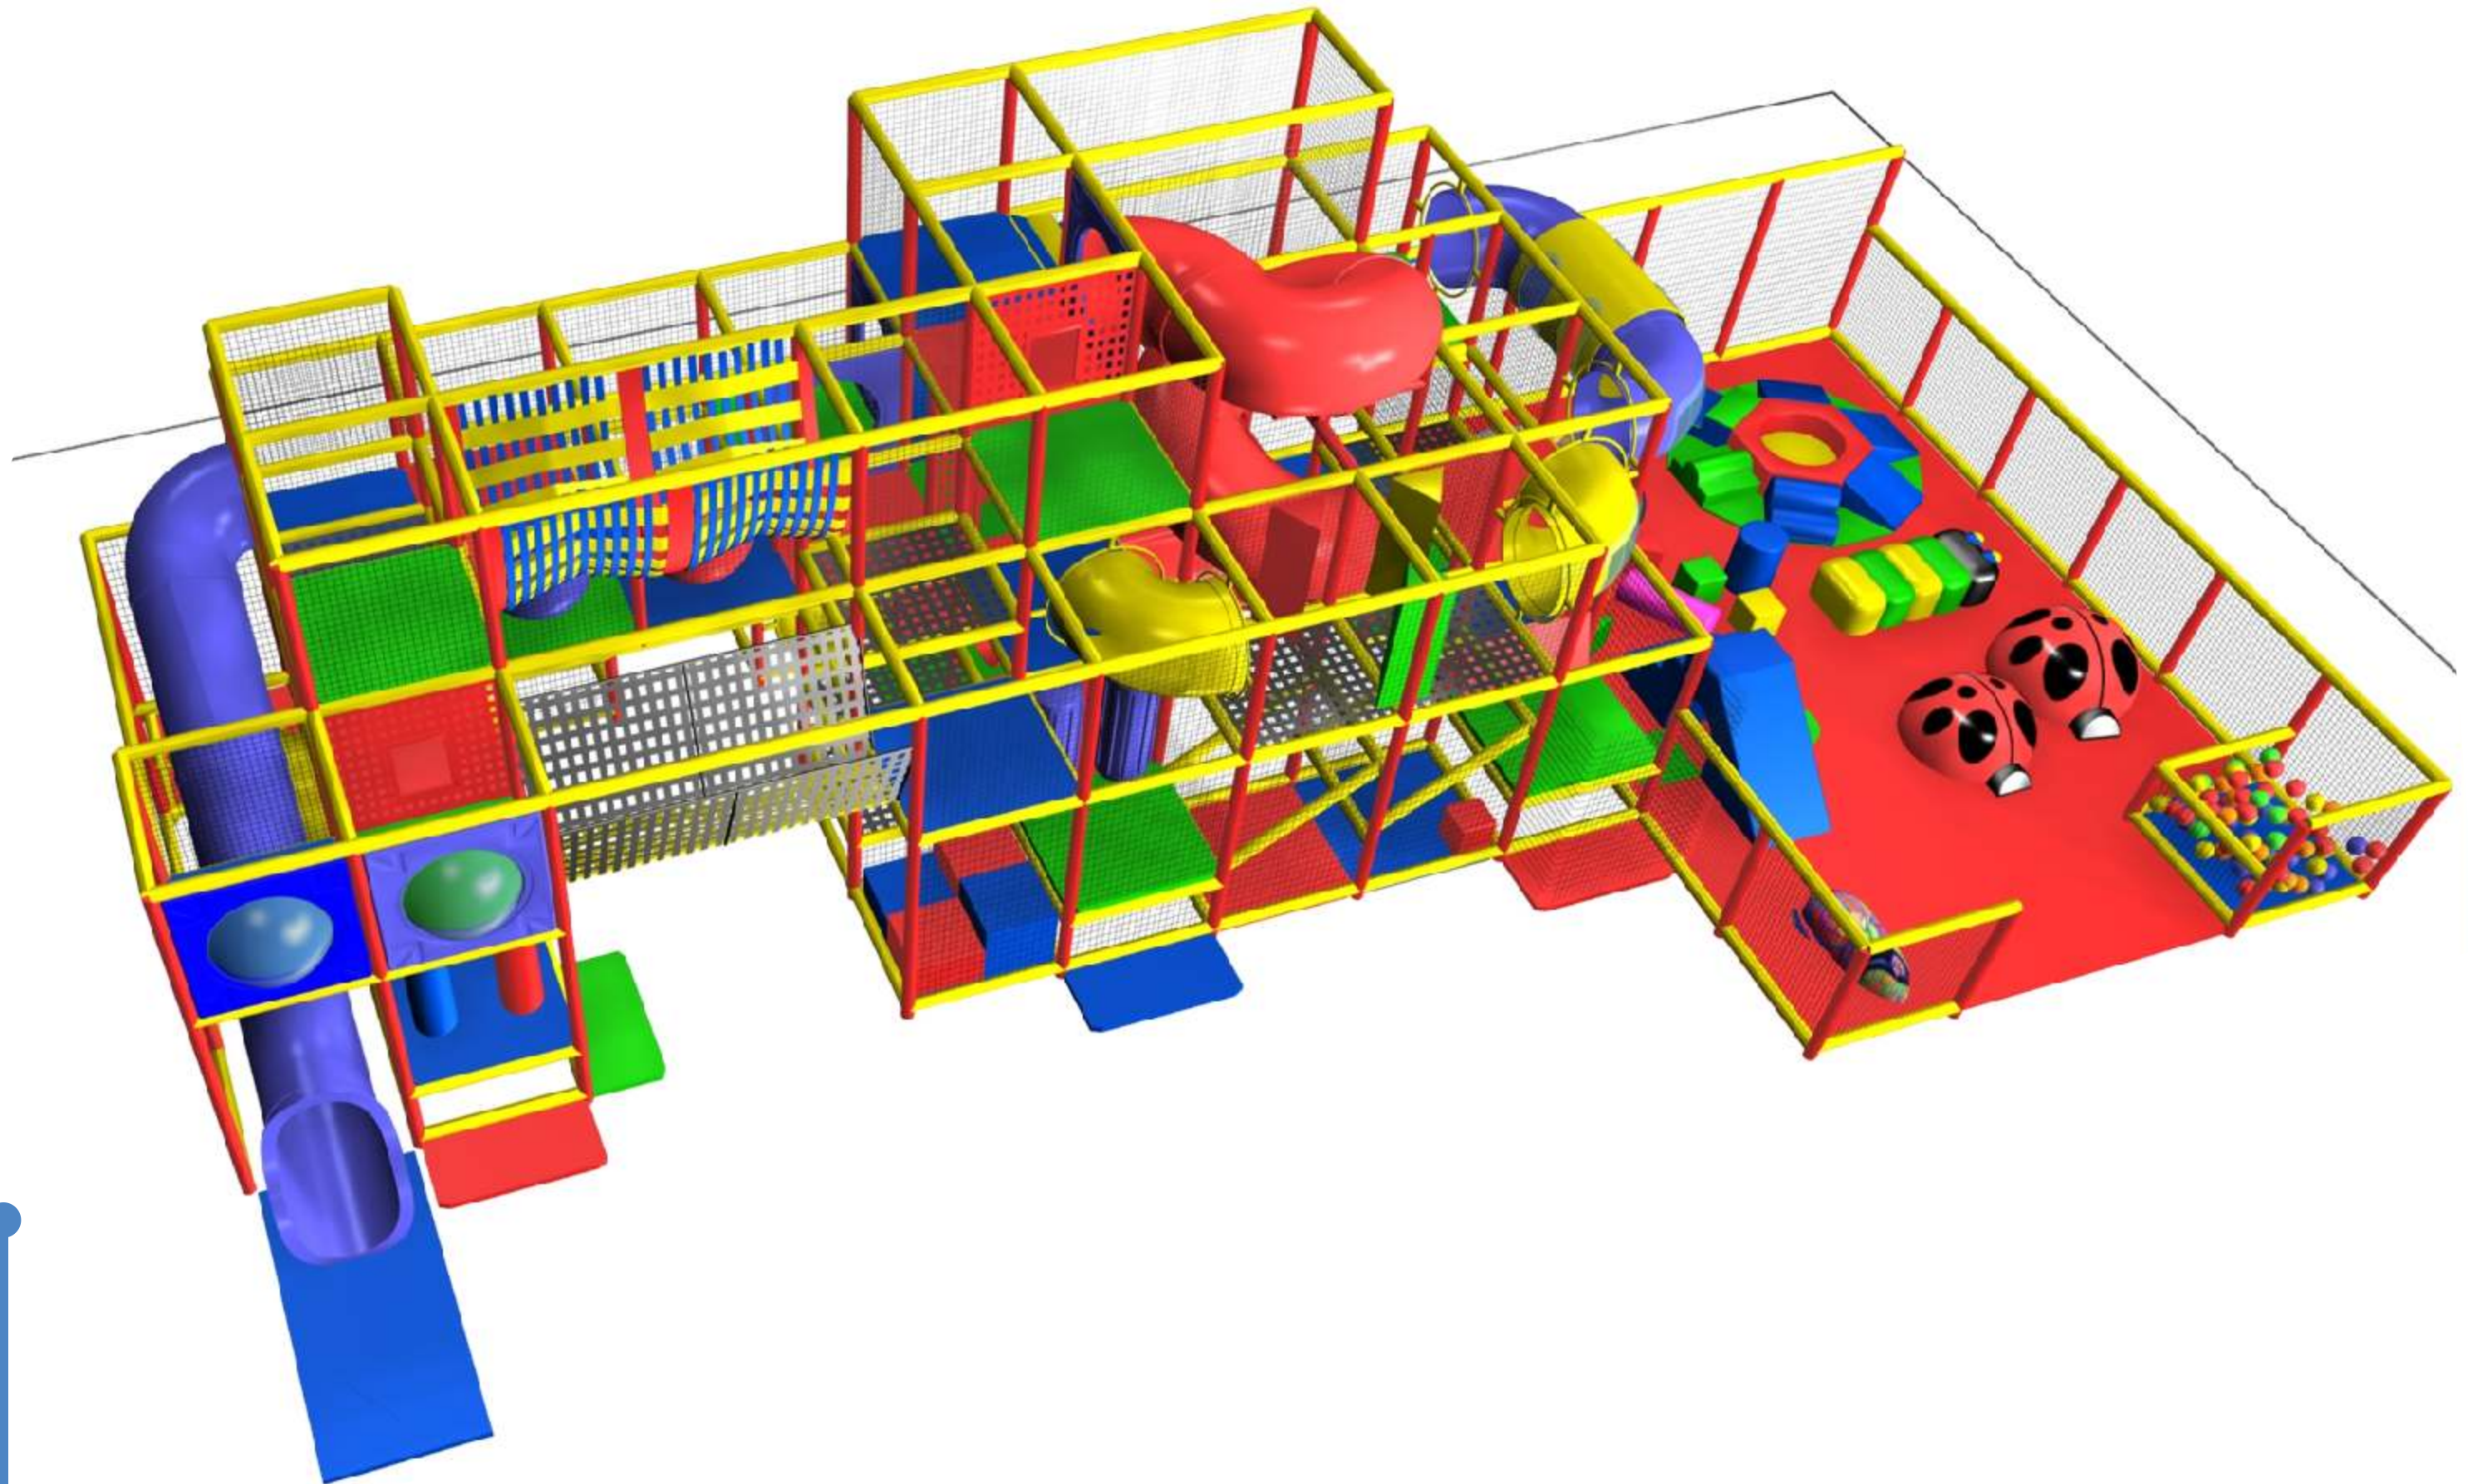

REF NO: WI - 119

Name: **WILLY'S GYM**

Address: **Eastham,
Mass**

Date: **18/06/06**

Designer: **CPW**

Soft Contained Play Units

CONTENTS LIST

1. FLOOR PAD
2. FOAM FOREST
3. WEB ELEVATOR
4. SPEED SLIDE
5. 3 LEV SPIRAL SLIDE
6. FOAM BASH
7. 90 deg ELBOW CRAWL
8. DECK PAD
9. ENTRANCE PAD
10. STEP UP PAD
11. TARZAN CLIMB OVER
12. BOAT BUMPER SQUEEZE
13. PAD HOP
14. TRIANGLE CRAWL OVER
15. CARGO SLANT CRAWL
16. AROUND THE BLOCK RUG
17. BABY NUTS AND BOLTS CLIMBER
18. 23 PIECE BLOCK SET
19. MOMMA CATERPILLAR
20. SOFT TUNNEL CLIMBER
21. MOMMA LADY BUG
22. CUDDLE FISH
23. 1" DYNAFLEX SURFACING
24. MINI BALL POOL
25. FENCING
26. WEB DECK
27. CLUB HOUSE W/DOMES
28. WEB BRIDGE
29. BIG BALL SQUEEZE
30. SLIDE ENTRY PANEL
31. BUMPER CLIMB
32. 90 deg CRAWL W/ WINDOWS
33. DOUBLE NET ZIG THRU
34. U- TUBE STRAIGHT

FOOTPRINT (LXW) : 52' x 24'

STRUCTURE HEIGHT : 14'3"

CONCEPT : FUN THEME

**PARENT WALK
UNDER AREA**

FRONT VIEW

BACK VIEW

Legend:

1. FLOOR PAD
2. FOAM FOREST
3. WEB ELEVATOR
4. SPEED SLIDE
5. 3 LEV SPIRAL SLIDE
6. FOAM BASH
7. 90 deg ELBOW CRAWL
8. DECK PAD
9. ENTRANCE PAD
10. STEP UP PAD
11. TARZAN CLIMB OVER
12. BOAT BUMPER SQUEEZE
13. PAD HOP
14. TRIANGLE CRAWL OVER
15. CARGO SLANT CRAWL
16. AROUND THE BLOCK RUG
17. BABY NUTS AND BOLTS CLIMBER
18. 23 PIECE BLOCK SET
19. MOMMA CATERPILLAR
20. SOFT TUNNEL CLIMBER
21. MOMMA LADY BUG
22. CUDDLE FISH
23. 1" DYNAFLEX SURFACING
24. MINI BALL POOL
25. FENCING
26. WEB DECK
27. CLUB HOUSE W/DOMES
28. WEB BRIDGE
29. BIG BALL SQUEEZE
30. SLIDE ENTRY PANEL
31. BUMPER CLIMB
32. 90 deg CRAWL W/ WINDOWS
33. DOUBLE NET ZIG THRU
34. U- TUBE STRAIGHT