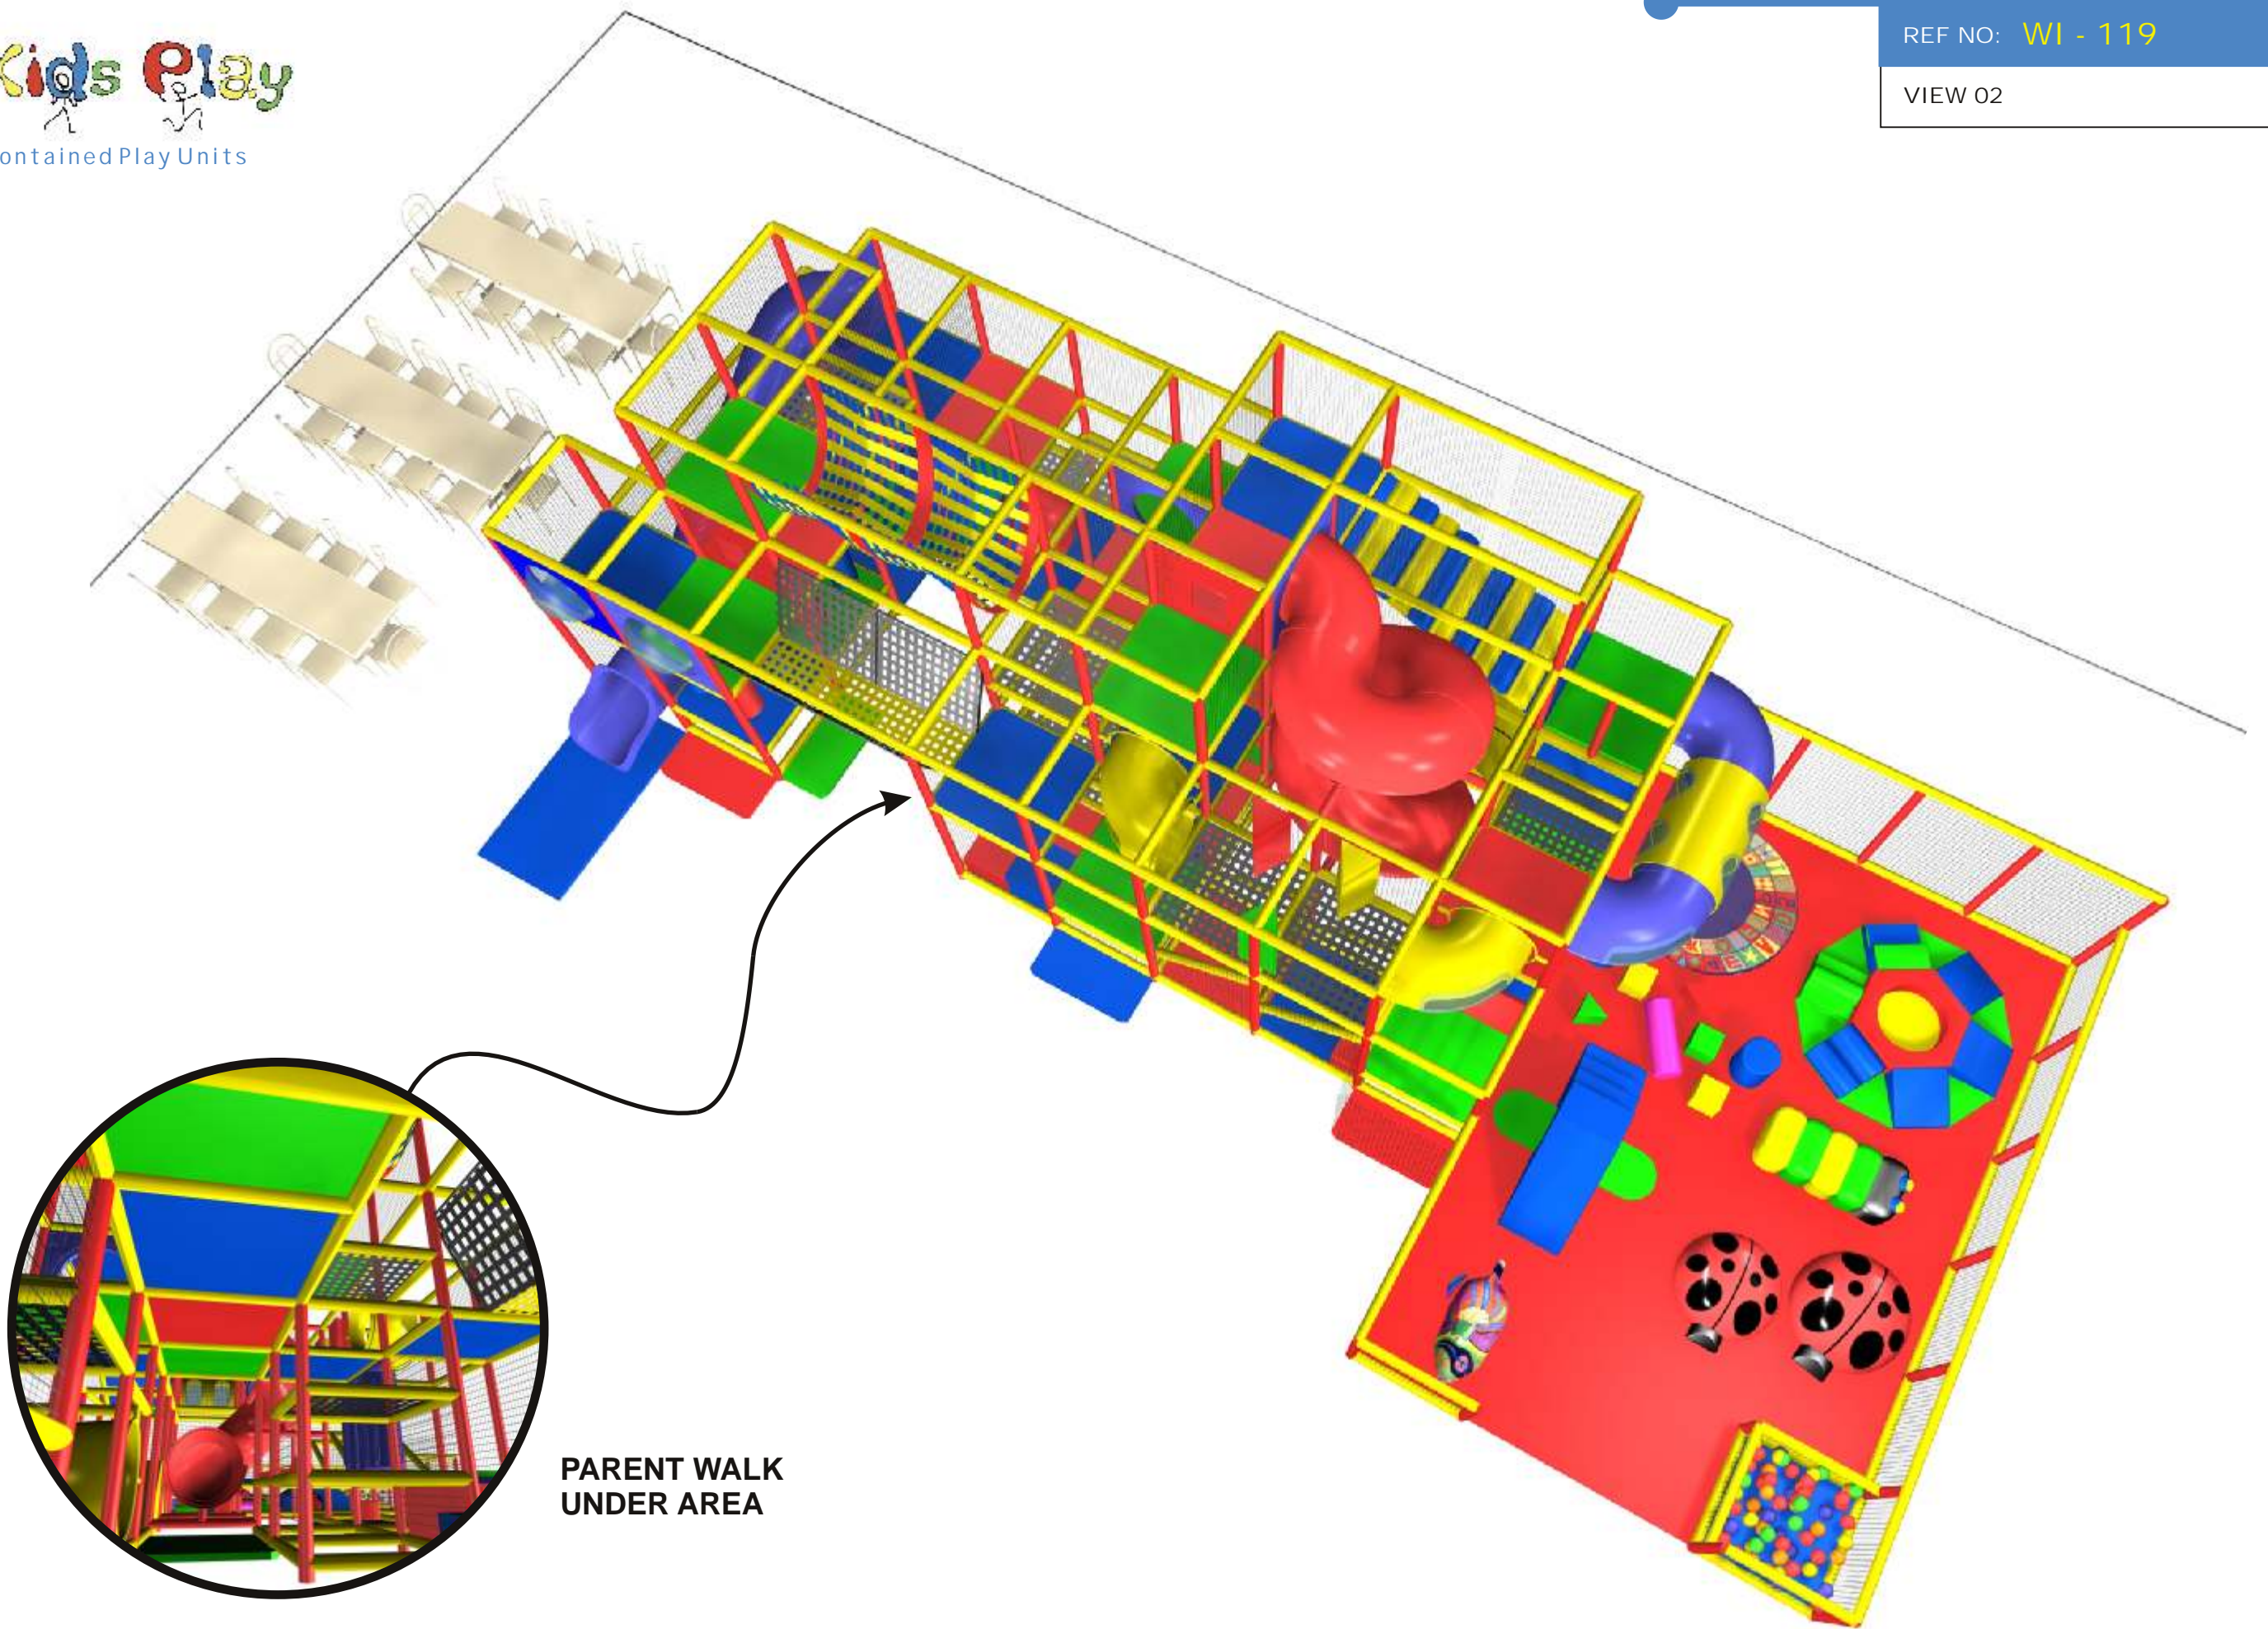

REF NO: WI - 119

Name: **WILLY'S GYM**

Address: **Eastham,
Mass**

Date: **18/06/06**

Designer: **CPW**

Soft Contained Play Units

CONTENTS LIST

1. FLOOR PAD
2. FOAM FOREST
3. WEB ELEVATOR
4. SPEED SLIDE
5. 3 LEV SPIRAL SLIDE
6. FOAM BASH
7. 90 deg ELBOW CRAWL
8. DECK PAD
9. ENTRANCE PAD
10. STEP UP PAD
11. TARZAN CLIMB OVER
12. BOAT BUMPER SQUEEZE
13. PAD HOP
14. TRIANGLE CRAWL OVER
15. CARGO SLANT CRAWL
16. AROUND THE BLOCK RUG
17. BABY NUTS AND BOLTS CLIMBER
18. 23 PIECE BLOCK SET
19. MOMMA CATERPILLAR
20. SOFT TUNNEL CLIMBER
21. MOMMA LADY BUG
22. CUDDLE FISH
23. 1" DYNAFLEX SURFACING
24. MINI BALL POOL
25. FENCING
26. WEB DECK
27. CLUB HOUSE W/DOMES
28. WEB BRIDGE
29. BIG BALL SQUEEZE
30. SLIDE ENTRY PANEL
31. BUMPER CLIMB
32. 90 deg CRAWL W/ WINDOWS
33. DOUBLE NET ZIG THRU
34. U- TUBE STRAIGHT

FOOTPRINT (LXW) : 52' x 24'

STRUCTURE HEIGHT : 14'3"

CONCEPT : FUN THEME

**PARENT WALK
UNDER AREA**

FRONT VIEW

BACK VIEW

Legend:

1. FLOOR PAD
2. FOAM FOREST
3. WEB ELEVATOR
4. SPEED SLIDE
5. 3 LEV SPIRAL SLIDE
6. FOAM BASH
7. 90 deg ELBOW CRAWL
8. DECK PAD
9. ENTRANCE PAD
10. STEP UP PAD
11. TARZAN CLIMB OVER
12. BOAT BUMPER SQUEEZE
13. PAD HOP
14. TRIANGLE CRAWL OVER
15. CARGO SLANT CRAWL
16. AROUND THE BLOCK RUG
17. BABY NUTS AND BOLTS CLIMBER
18. 23 PIECE BLOCK SET
19. MOMMA CATERPILLAR
20. SOFT TUNNEL CLIMBER
21. MOMMA LADY BUG
22. CUDDLE FISH
23. 1" DYNAFLEX SURFACING
24. MINI BALL POOL
25. FENCING
26. WEB DECK
27. CLUB HOUSE W/DOMES
28. WEB BRIDGE
29. BIG BALL SQUEEZE
30. SLIDE ENTRY PANEL
31. BUMPER CLIMB
32. 90 deg CRAWL W/ WINDOWS
33. DOUBLE NET ZIG THRU
34. U- TUBE STRAIGHT