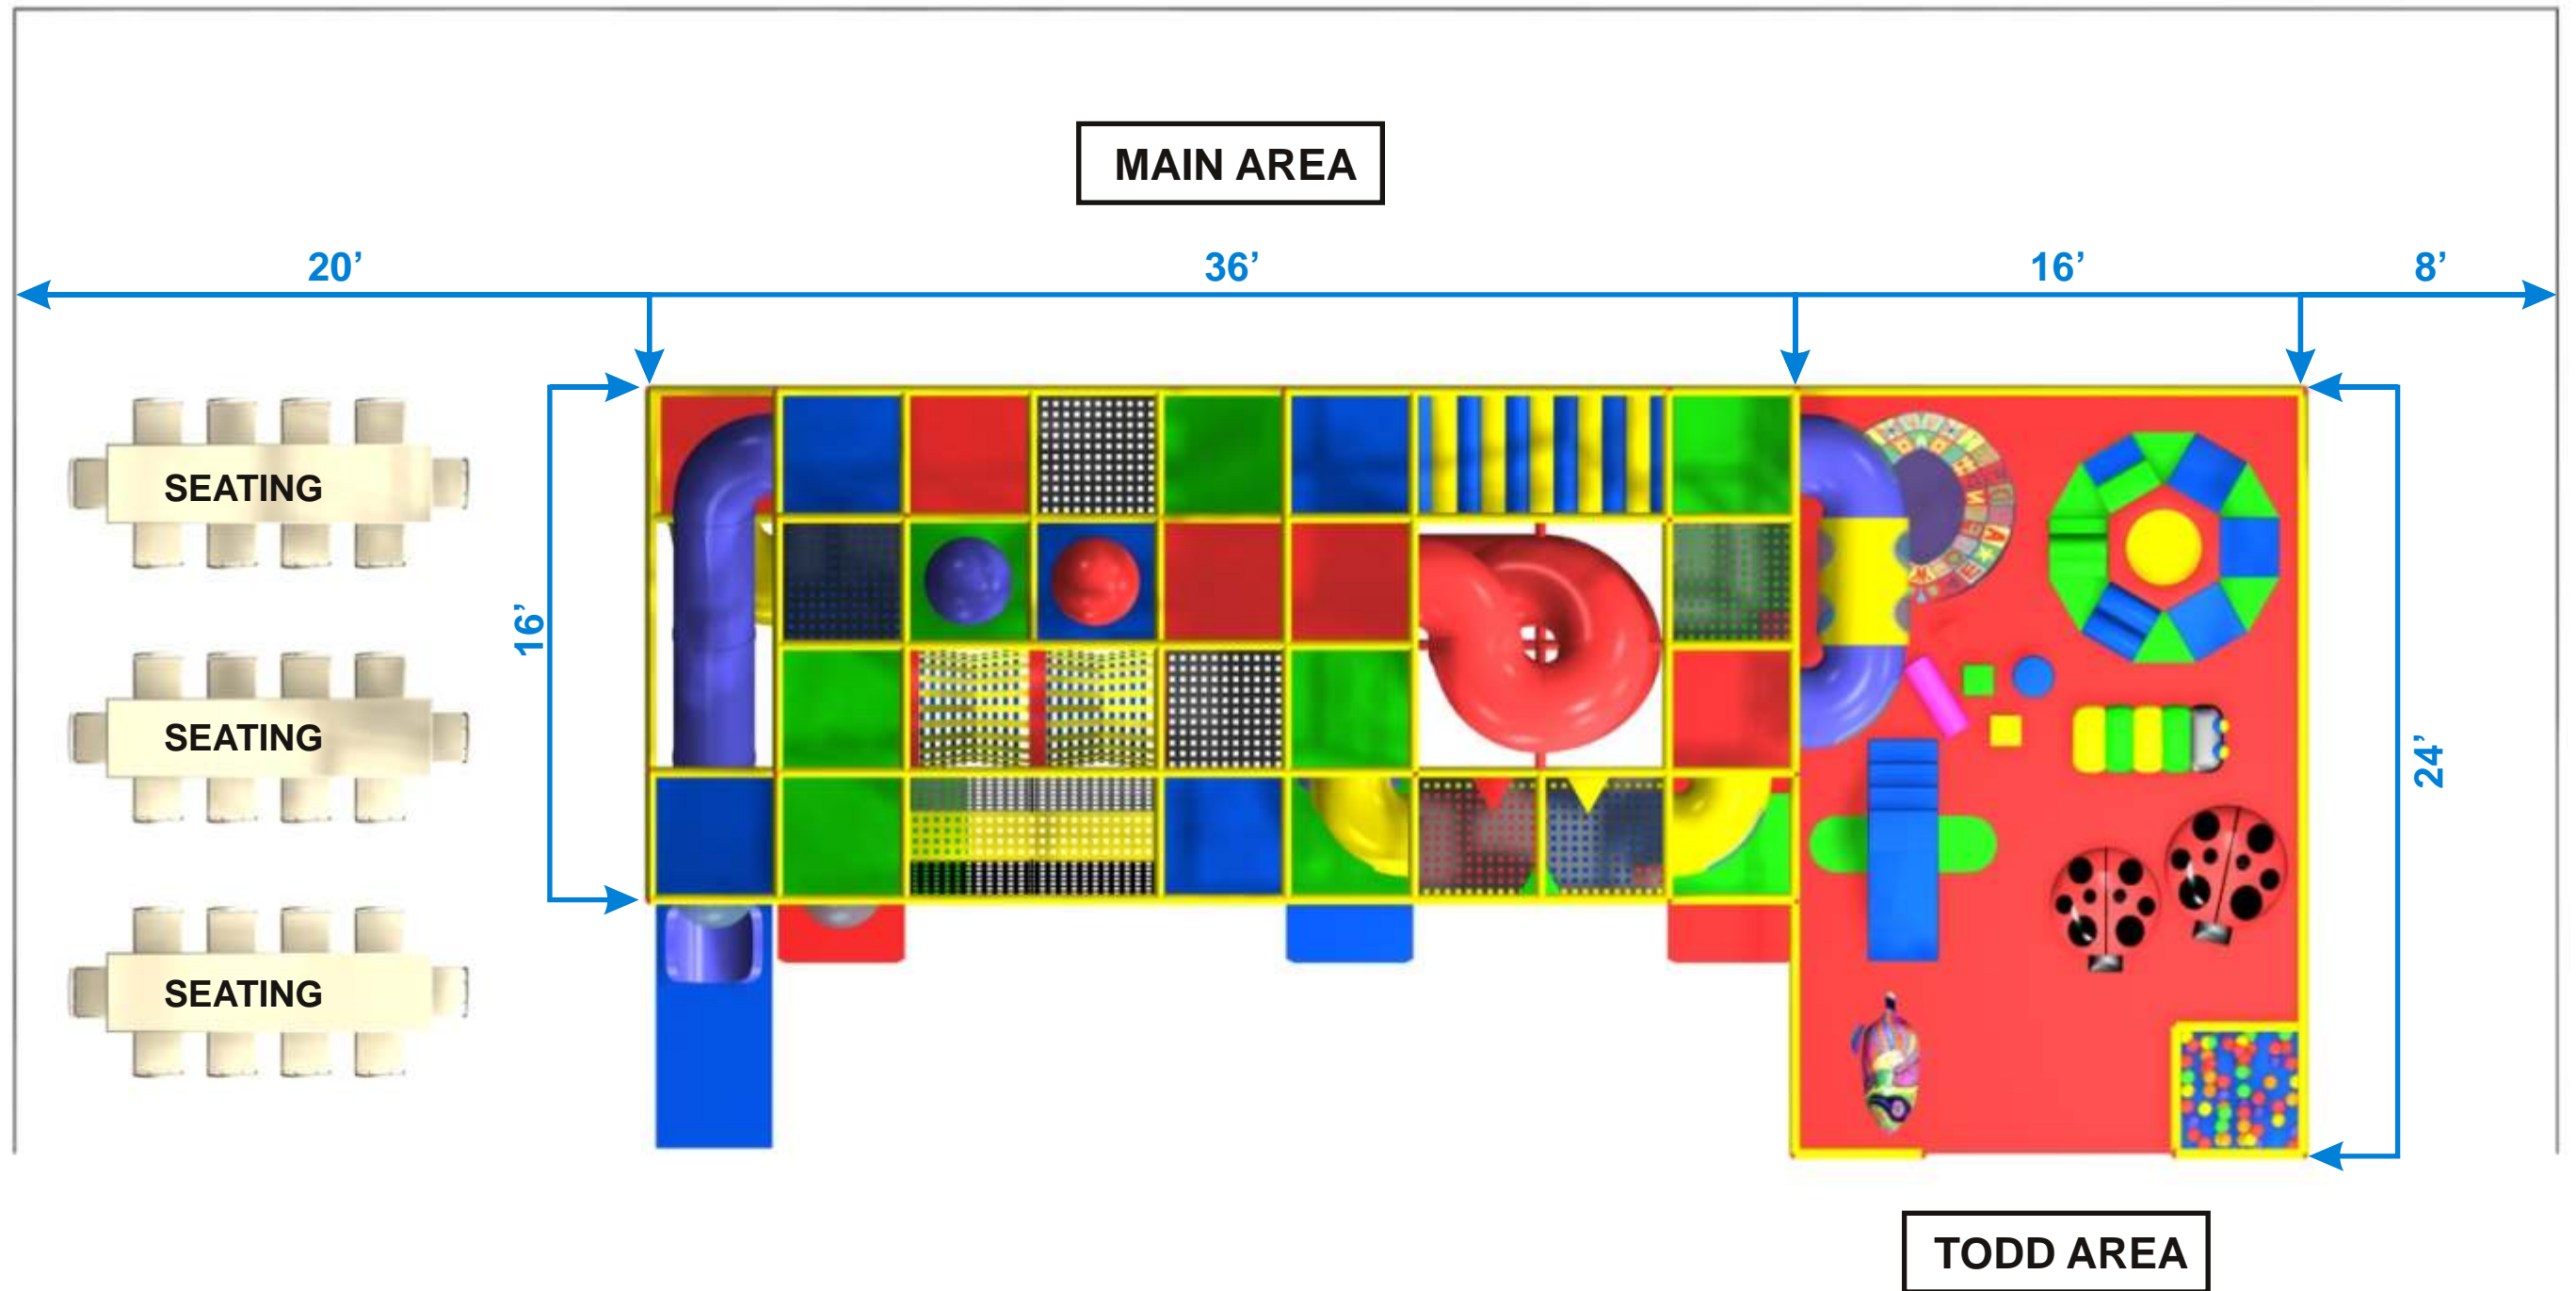

FOOTPRINT (LXW) : 52' x 24'

STRUCTURE HEIGHT : 14'3"

CONCEPT : FUN THEME

**PARENT WALK
UNDER AREA**

FRONT VIEW

BACK VIEW

Legend:

1. FLOOR PAD
2. FOAM FOREST
3. WEB ELEVATOR
4. SPEED SLIDE
5. 3 LEV SPIRAL SLIDE
6. FOAM BASH
7. 90 deg ELBOW CRAWL
8. DECK PAD
9. ENTRANCE PAD
10. STEP UP PAD
11. TARZAN CLIMB OVER
12. BOAT BUMPER SQUEEZE
13. PAD HOP
14. TRIANGLE CRAWL OVER
15. CARGO SLANT CRAWL
16. AROUND THE BLOCK RUG
17. BABY NUTS AND BOLTS CLIMBER
18. 23 PIECE BLOCK SET
19. MOMMA CATERPILLAR
20. SOFT TUNNEL CLIMBER
21. MOMMA LADY BUG
22. CUDDLE FISH
23. 1" DYNAFLEX SURFACING
24. MINI BALL POOL
25. FENCING
26. WEB DECK
27. CLUB HOUSE W/DOMES
28. WEB BRIDGE
29. BIG BALL SQUEEZE
30. SLIDE ENTRY PANEL
31. BUMPER CLIMB
32. 90 deg CRAWL W/ WINDOWS
33. DOUBLE NET ZIG THRU
34. U- TUBE STRAIGHT

MAIN AREA

Legend:

1. FLOOR PAD
2. FOAM FOREST
3. WEB ELEVATOR
4. SPEED SLIDE
5. 3 LEV SPIRAL SLIDE
6. FOAM BASH
7. 90 deg ELBOW CRAWL
8. DECK PAD
9. ENTRANCE PAD
10. STEP UP PAD
11. TARZAN CLIMB OVER
12. BOAT BUMPER SQUEEZE
13. PAD HOP
14. TRIANGLE CRAWL OVER
15. CARGO SLANT CRAWL
16. AROUND THE BLOCK RUG
17. BABY NUTS AND BOLTS CLIMBER
18. 23 PIECE BLOCK SET
19. MOMMA CATERPILLAR
20. SOFT TUNNEL CLIMBER
21. MOMMA LADY BUG
22. CUDDLE FISH
23. 1" DYNAFLEX SURFACING
24. MINI BALL POOL
25. FENCING
26. WEB DECK
27. CLUB HOUSE W/DOMES
28. WEB BRIDGE
29. BIG BALL SQUEEZE
30. SLIDE ENTRY PANEL
31. BUMPER CLIMB
32. 90 deg CRAWL W/ WINDOWS
33. DOUBLE NET ZIG THRU
34. U- TUBE STRAIGHT